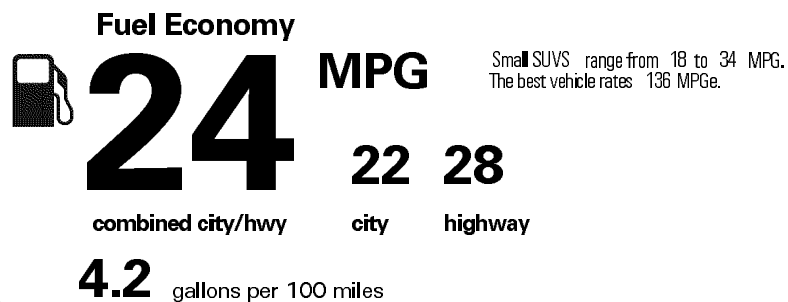

\$37,385.00

Created on 2017-12-13 06:53:25 (UTC)

EPA DOT Fuel Economy and Environment

Gasoline Vehicle

Annual fuel cost \$1,750

Actual results will vary for many reasons, including driving conditions and how you drive and maintain your vehicle. The average new vehicle gets 27 MPG and costs \$6,750 to fuel over 5 years. Cost estimates are based on 15,000 miles per year at \$2.80 per gallon. MPGe is miles per gasoline gallon equivalent. Vehicle emissions are a significant cause of climate change and smog.