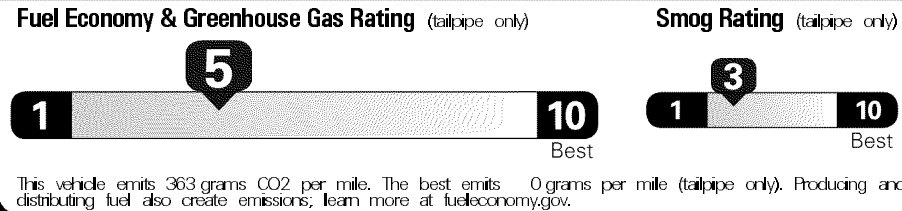

\$37,385.00

Created on 2017-12-13 06:53:25 (UTC)

EPA DOT Fuel Economy and Environment

Gasoline Vehicle

Annual fuel cost \$1,750

Actual results will vary for many reasons, including driving conditions and how you drive and maintain your vehicle. The average new vehicle gets 27 MPG and costs \$6,750 to fuel over 5 years. Cost estimates are based on 15,000 miles per year at \$2.80 per gallon. MPGe is miles per gasoline gallon equivalent. Vehicle emissions are a significant cause of climate change and smog.