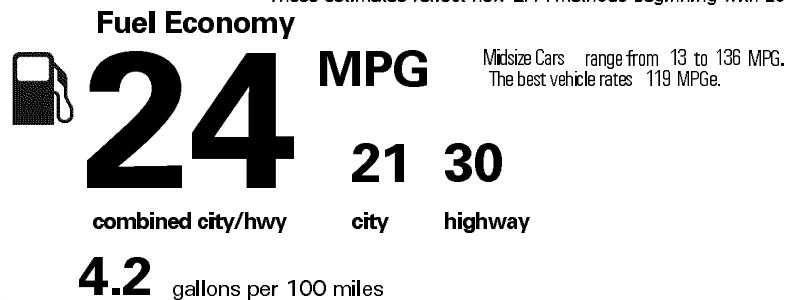

\$38,900.00

Not Original - Copy

Created on 2017-06-14 07:22:50 (UTC)

EPA DOT Fuel Economy and Environment

Gasoline Vehicle

These estimates reflect new EPA methods beginning with 2017 models.

You spend \$ 750
 more in fuel costs over 5 years compared to the average new vehicle.