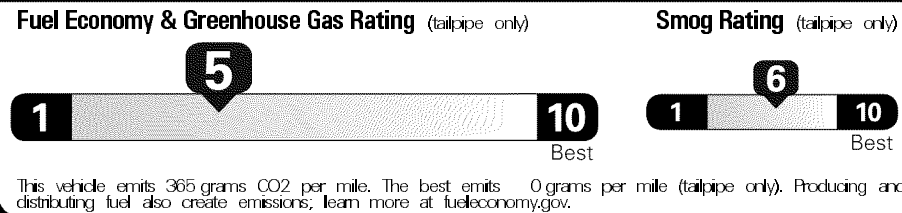

You spend $ 750
more in fuel costs over 5 years compared to the average new vehicle.

Annual fuel cost $ 1,550