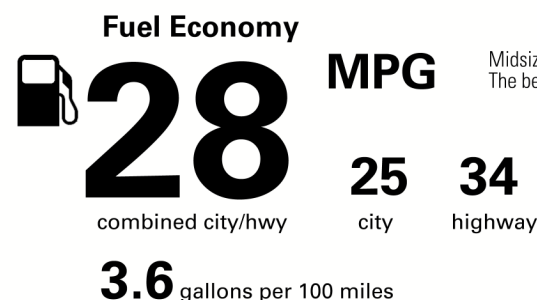

\$39,900.00

Not Original - Copy

Created on 2021-01-07 06:55:43 (UTC)

EPA DOT Fuel Economy and Environment

Gasoline Vehicle

Midsized Cars range from 14 to 142 MPG. The best vehicle rates 141 MPGe.

You save \$250
 in fuel costs over 5 years compared to the average new vehicle.