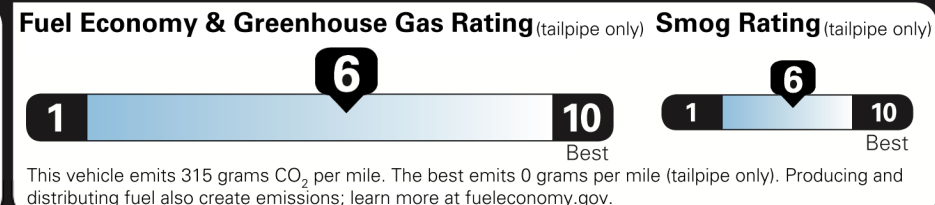

Actual results will vary for many reasons, including driving conditions and how you drive and maintain your vehicle. The average new vehicle gets 27 MPG and costs $7,500 to fuel over 5 years. Cost estimates are based on 15,000 miles per year at $2.70 per gallon. MPGe is miles per gasoline gallon equivalent. Vehicle emissions are a significant cause of climate change and smog.

fueleconomy.gov
Calculate personalized estimates and compare vehicles

GOVERNMENT 5-STAR SAFETY RATINGS

Overall Vehicle Score ★★★★★

Based on the combined ratings of frontal, side and rollover. Should ONLY be compared to other vehicles of similar size and weight.

Frontal Crash Driver Passenger ★★★★★

Based on the risk of injury in a frontal impact. Should ONLY be compared to other vehicles of similar size and weight.

Side Crash Front seat Rear seat ★★★★★

Based on the risk of injury in a side impact.

Rollover ★★★★★

Based on the risk of rollover in a single-vehicle crash.

Star ratings range from 1 to 5 stars (★★★★★) with 5 being the highest.

Source: National Highway Traffic Safety Administration (NHTSA)

www.safercar.gov or 1-888-327-4236

SUB-TOTAL	$44,610.00
DELIVERY, PROCESSING AND HANDLING FEE	1,025.00
TOTAL	$45,635.00

APPLICABLE FEDERAL TAXES NOT INCLUDED

Manufacturer's suggested retail price includes manufacturer's recommended pre-delivery service.
License and title fees, state, local and applicable federal taxes, and dealer installed options and accessories are not included in the manufacturer's suggested retail price.
LEXUS NEW VEHICLE LIMITED WARRANTY
* 4YR / 50000 mile basic coverage
* 6YR / 70000 mile powertrain coverage
* 6YR / Unlimited mile corrosion perforation warranty
See your Warranty and Services Guide for details.
LEXUS IS PLEASED TO OFFER THE FOLLOWING OWNER SUPPORT PACKAGE WITH EACH NEW LEXUS
* 24 hour, 365 day/yr. roadside assistance plan
* Complimentary 1st and 2nd scheduled maintenance services
* Lodging for emergency breakdown 100 miles from home
An extended service contact may be available for this vehicle. Ask dealer for details

LML3E2N1S0F0W0

210107 701 L646