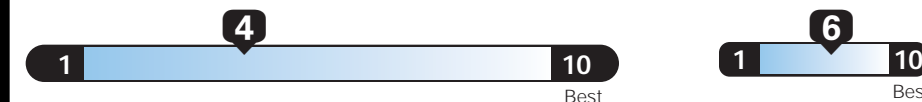

This vehicle emits 427 grams CO2 per mile. The best emits 0 grams per mile (tailpipe only). Producing and distributing fuel also creates emissions; learn more at fuelconomy.gov

Actual results will vary for many reasons, including driving conditions and how you drive and maintain your vehicle. The average new vehicle gets 26 MPG and cost $7,000 to fuel over 5 years. Cost estimates are based on 15,000 miles per year at $2.45 per gallon. MPGe is miles per gasoline gallon equivalent. Vehicle emissions are a significant cause of climate change and smog.

fuelconomy.gov

Calculate personalized estimates and compare vehicles

Smartphone QR Code™

GOVERNMENT 5-STAR SAFETY RATINGS

Overall Vehicle Score ★★★★★

Based on the combined ratings of frontal, side, and rollover. Should ONLY be compared to other vehicles of similar size and weight.

Frontal Crash Driver Passenger ★★★★★

Based on the risk of injury in a frontal impact. Should ONLY be compared to other vehicles of similar size and weight.

Side Crash Front seat Rear seat ★★★★★

Based on the risk of injury in a side impact.

Rollover ★★★★★

Based on the risk of rollover in a single-vehicle crash.

Star ratings range from 1 to 5 stars (★★★★★) with 5 being the highest.

Source: National Highway Traffic Safety Administration (NHTSA)

www.safercar.gov or 1-888-327-4236

The safety ratings above are based on Federal Government tests of particular vehicles equipped with certain features and options. The performance of this vehicle may differ.

PARTS CONTENT INFORMATION

FOR VEHICLES IN THIS CARLINE:

U.S./CANADIAN PARTS CONTENT: 60%

MAJOR SOURCES OF FOREIGN PARTS

CONTENT:

MEXICO: 23%

NOTE: PARTS CONTENT DOES NOT INCLUDE FINAL ASSEMBLY, DISTRIBUTION, OR OTHER NON-PARTS COSTS.

FOR THIS VEHICLE:

FINAL ASSEMBLY POINT:
DETROIT, MICHIGAN, U.S.A.

COUNTRY OF ORIGIN:

ENGINE: MEXICO
TRANSMISSION: UNITED STATES