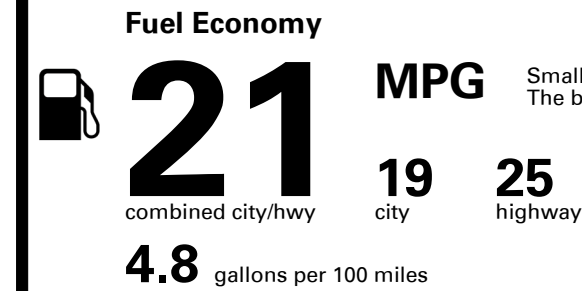

## EPA DOT Fuel Economy and Environment

Gasoline Vehicle

Small SUVs range from 14 to 129 MPG. The best vehicle rates 142 MPGe.

**You spend \$4,000**  
**more in fuel costs over 5 years**  
compared to the average new vehicle.