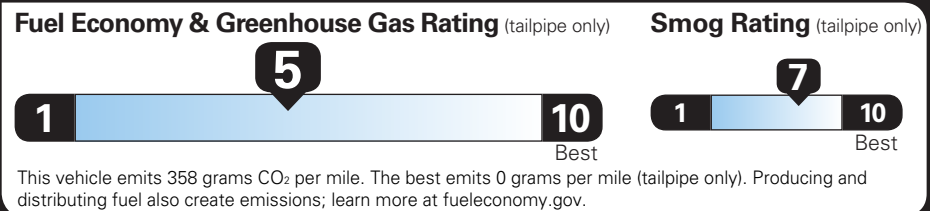

EPA DOT Fuel Economy and Environment

Gasoline Vehicle

BLAZER FWD

Fuel Economy **25** MPG combined city/hwy

22 city

29 highway

4.0 gallons per 100 miles

You spend **$1,000** more in fuel costs over 5 years compared to the average new vehicle.

Small SUVs range from 14 to 118 MPG. The best vehicle rates 140 MPGe.

Annual fuel cost **$2,150**