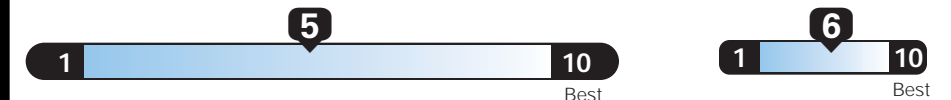

Small SUV 4WD range from 18 to 33 MPG. The best vehicle rates 119 MPG.

You spend \$500 more in fuel costs over 5 years compared to the average new vehicle.

Annual fuel cost \$1,900

Fuel Economy & Greenhouse Gas Rating (tailpipe only) Smog Rating (tailpipe only)