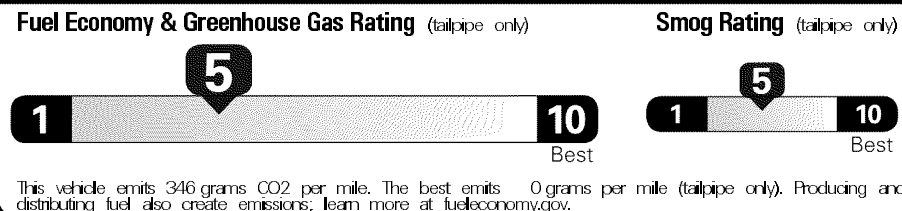

\$40,000.00

EPA DOT Fuel Economy and Environment

Gasoline Vehicle

You spend \$250 more in fuel costs over 5 years compared to the average new vehicle.

Annual fuel cost \$1,550

Actual results will vary for many reasons, including driving conditions and how you drive and maintain your vehicle. The average new vehicle gets 27 MPG and costs \$7,500 to fuel over 5 years. Cost estimates are based on 15,000 miles per year at \$2.70 per gallon. MPGe is miles per gasoline gallon equivalent. Vehicle emissions are a significant cause of climate change and smog.