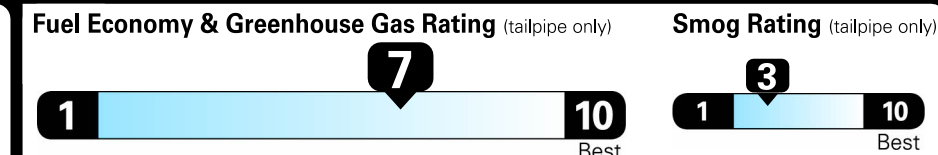

This vehicle emits 284 grams of CO₂ per mile. The best emits 0 grams per mile (tailpipe only). Producing and distributing fuel also create emissions; learn more at fuel economy.gov.

Actual results will vary for many reasons, including driving conditions and how you drive and maintain your vehicle. The average new vehicle gets 27 MPG and costs $6,750 to fuel over 5 years. Cost estimates are based on 15,000 miles per year at $2.80 per gallon. MPGe is miles per gasoline gallon equivalent. Vehicle emissions are a significant cause of climate change and smog.

fuel economy.gov

Calculate personalized estimates and compare vehicles

Smartphone QR Code™

PARTS CONTENT INFORMATION

FOR VEHICLES IN THIS CARLINE:	FOR THIS VEHICLE:
U.S./CANADIAN PARTS CONTENT: 1%	FINAL ASSEMBLY POINT: INGOLSTADT, GERMANY
MAJOR SOURCES OF FOREIGN PARTS CONTENT: GERMANY: 57%	COUNTRY OF ORIGIN: ENGINE: HUNGARY
HUNGARY: 16%	TRANSMISSION: GERMANY

NOTE: PARTS CONTENT DOES NOT INCLUDE FINAL ASSEMBLY, DISTRIBUTION OR OTHER NON-PARTS COSTS.