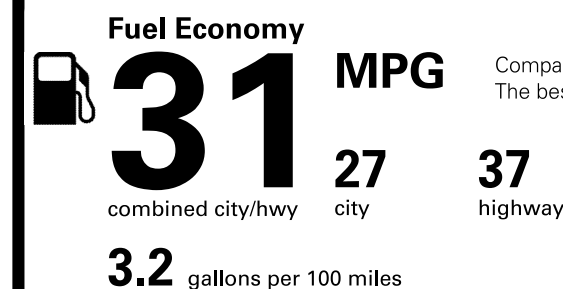

Destination Charge **\$975.00**

Total Price: \$40,660.00

Fuel, license, title fees, taxes and dealer-installed accessories are not included.

This vehicle is equipped with bumpers that can withstand an impact of 2.5 miles per hour with no damage to the vehicle's body and safety systems, although the bumper and related components may sustain damage. The bumper system on this vehicle conforms to the current Federal bumper standard of 2.5 miles per hour.

Based on the risk of injury in a side impact.

Rollover ★★★★★

Based on the risk of rollover in a single-vehicle crash.

Star ratings range from 1 to 5 stars (★★★★★) with 5 being the highest.

Source: National Highway Traffic Safety Administration (NHTSA).

www.safercar.gov or 1-888-327-4236

EPA DOT Fuel Economy and Environment

Gasoline Vehicle

Compact Cars range from 14 to 107 MPG. The best vehicle rates 136 MPG.

You Save \$0
 in fuel costs over 5 years compared to the average new vehicle.