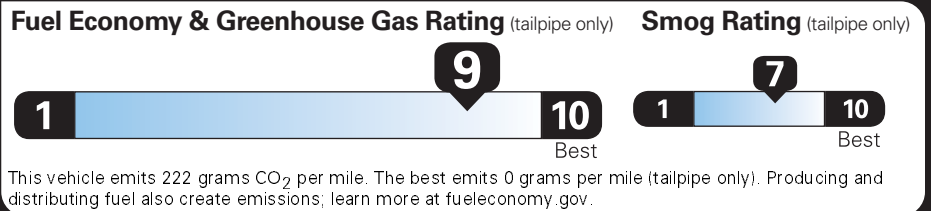

(MSRP)

4,420.00

PRICE INFORMATION

BASE PRICE	$35,190.00
TOTAL OPTIONS/OTHER	6,965.00
TOTAL VEHICLE & OPTIONS/OTHER	42,155.00
DESTINATION & DELIVERY	925.00
TOTAL BEFORE DISCOUNTS	43,080.00
CAL SPECIAL EDITION DIS	- 1,950.00
TOTAL SAVINGS	- 1,950.00

OPTIONAL EQUIPMENT/OTHER

245/40R19 94V ALL SEASON	NO CHARGE
CAL SPECIAL EDITION DISC B3H	NO CHARGE
POWER MOONROOF	1,200.00
CAL EMISSIONS	NO CHARGE
19" POL ALUM WHLS W/PTD PKTS	750.00
MULTI-CONTOUR SEATS	595.00
BROWN SWIRL WLNT TRIM PACKAGE	NO CHARGE
FRONT LICENSE PLATE BRACKET	NO CHARGE

RAMP ONE			
RH27		TOTAL MSRP	$41,130.00
RAMP TWO	FINAL ASSEMBLY PLANT	This label is affixed pursuant to the Federal Automobile Information Disclosure Act. Gasoline, License, and Title Fees, State and Local taxes are not included. Dealer installed options or accessories are not included unless listed above.	
	HERMOSILLO		
METHOD OF TRANSP.	ITEM #:	54-Z201 0/T 2	
RAIL		FK262 N RD 2X 620 000244 10 26 15	

EPA DOT Fuel Economy and Environment

Gasoline Vehicle

Fuel Economy

40 MPG
combined city/hwy

41 city

39 highway

2.5 gallons per 100 miles

Midsized Cars range from 13 to 114 MPG. The best vehicle rates 119 MPGe.

You save $3,500
in fuel costs over 5 years compared to the average new vehicle.

Annual fuel cost $1,100

Actual results will vary for many reasons, including driving conditions and how you drive and maintain your vehicle. The average new vehicle gets 25 MPG and costs $9,000 to fuel over 5 years. Cost estimates are based on 15,000 miles per year at $3.00 per gallon. MPGe is miles per gasoline gallon equivalent. Vehicle emissions are a significant cause of climate change and smog.

fueleconomy.gov

Calculate personalized estimates and compare vehicles

GOVERNMENT 5-STAR SAFETY RATINGS

Overall Vehicle Score ★★★★★
Based on the combined ratings of frontal, side and rollover. Should ONLY be compared to other vehicles of similar size and weight.

Frontal Crash	Driver	★★★★★
	Passenger	★★★★★

Based on the risk of injury in a frontal impact. Should ONLY be compared to other vehicles of similar size and weight.

Side Crash	Front seat	★★★
	Rear seat	★★★★★

Based on the risk of injury in a side impact.

Rollover ★★★★★
Based on the risk of rollover in a single-vehicle crash.

Star ratings range from 1 to 5 stars (★★★★★), with 5 being the highest. Source: National Highway Traffic Safety Administration (NHTSA). www.safercar.gov or 1-888-327-4236

IIHS Ratings

Top Safety Pick Award Winner

Frontal Offset	GOOD
Side Impact	GOOD
Rear Impact	GOOD
Roof Strength	GOOD

The Institute rates vehicles Good, Acceptable, Marginal, or Poor based on performance.

3LN6L2LUXGR626043

Scan this code to experience this vehicle or text 3LGR626043 to 59173 or Visit lincoln.com/windowsticker

Standard messaging & data plan rates may apply.

Lincoln Protect
Insist on Lincoln Protect! The only extended service plan fully backed by Lincoln and honored at every Lincoln dealership in the U.S., Canada and Mexico. See your Lincoln dealer for additional details, or visit www.LincolnOwner.com for more information.

LINCOLN AUTOMOTIVE FINANCIAL SERVICES
Choose the vehicle you want. Whether you decide to lease or finance, you'll find the choices that are right for you. See your Lincoln Dealer for details or visit www.LincolnAFS.com.