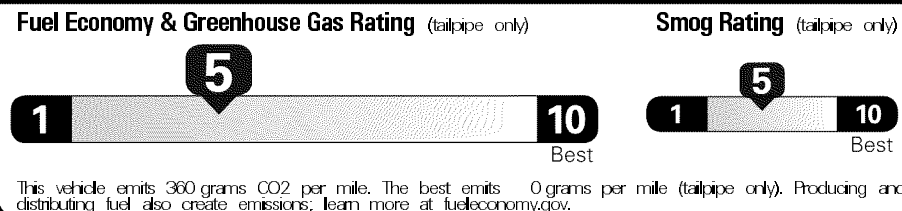

Actual results will vary for many reasons, including driving conditions and how you drive and maintain your vehicle. The average new vehicle gets 27 MPG and costs $7,000 to fuel over 5 years. Cost estimates are based on 15,000 miles per year at $3.00 per gallon. MPGe is miles per gasoline gallon equivalent. Vehicle emissions are a significant cause of climate change and smog.

fueleconomy.gov
Calculate personalized estimates and compare vehicles

SUB-TOTAL **$42,728.00**
DELIVERY, PROCESSING AND HANDLING FEE **1,025.00**
TOTAL **$43,753.00**

GOVERNMENT 5-STAR SAFETY RATINGS

Overall Vehicle Score ★★★★★
Based on the combined ratings of frontal, side and rollover. Should ONLY be compared to other vehicles of similar size and weight.

Frontal Crash Driver Passenger ★★★★★
Based on the risk of injury in a frontal impact. Should ONLY be compared to other vehicles of similar size and weight.

Side Crash Front seat Rear seat ★★★★★
Based on the risk of injury in a side impact.

Rollover ★★★★★
Based on the risk of rollover in a single-vehicle crash.

APPLICABLE FEDERAL TAXES NOT INCLUDED

Manufacturer's suggested retail price includes manufacturer's recommended pre-delivery service.

License and title fees, state, local and applicable federal taxes, and dealer installed options and accessories are not included in the manufacturer's suggested retail price.

LEXUS NEW VEHICLE LIMITED WARRANTY
Limited warranty coverage highlights include
^ 4YR / 50000 mile basic coverage
^ 6YR / 70000 mile powertrain coverage
^ 6YR / Unlimited mile corrosion perforation warranty

See your Warranty and Services Guide for details.

LEXUS IS PLEASED TO OFFER THE FOLLOWING OWNER SUPPORT PACKAGE WITH EACH NEW LEXUS
^ 24 hour, 365 day/yr. roadside assistance plan
^ Complimentary 1st and 2nd scheduled maintenance services
^ Lodging for emergency breakdown 100 miles from home

An extended service contract may be available for this vehicle. Ask dealer for details

309C67 630 DL31 -5390 L369

Star ratings range from 1 to 5 stars (★★★★★) with 5 being the highest.
Source: National Highway Traffic Safety Administration (NHTSA)
www.safercar.gov or 1-888-327-4236