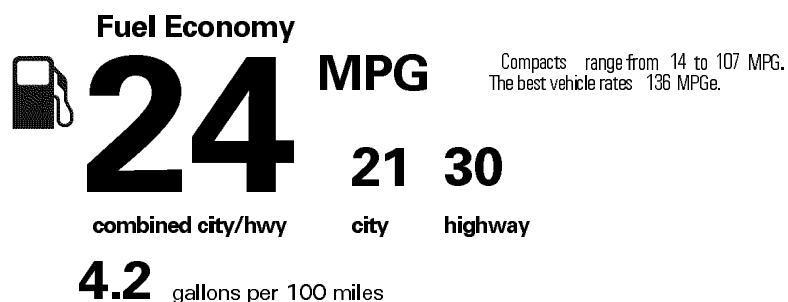

MANUFACTURER'S SUGGESTED RETAIL PRICE

- ** Blind Spot Monitor w/Rear Cross-Traffic Alert (Includes Blind Spot Monitor Complimentary Credit of \$600) -N/C-
- ** F SPORT Package: 3,195.00
 Exterior: F SPORT Front Bumper & Grille, 18-in F SPORT Split 5-Spoke Wheels, FR 225/40R18 & RR 255/35R18, Summer Tires Interior: TFT Instrument Cluster, Heated & Ventilated Front F SPORT Seats, Perforated Leather Steering Wheel With F SPORT Log And Shift Knob, Black Headliner, Aluminum Pedals, Dark Gray Streamline Trim and F Sport Suspension
- ** Intuitive Parking Assist 500.00
- ** F SPORT Leather Steering Wheel -N/C-
- ** Rear Lip Spoiler 389.00
- ** Trunk Mat/Cargo Net/Whl Locks/Rr Bumper App/Glove 334.00

\$38,310.00

Not Original - Copy

Created on 2018-11-06 06:34:13 (UTC)

EPA DOT Fuel Economy and Environment

Gasoline Vehicle

You spend \$ 2,500
 more in fuel costs over 5 years compared to the average new vehicle.