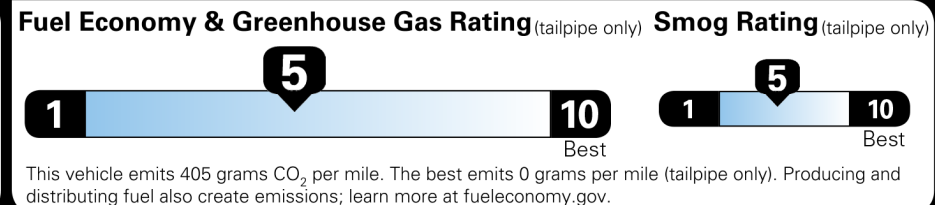

You spend $1,500 more in fuel costs over 5 years compared to the average new vehicle.

Annual fuel cost $1,600