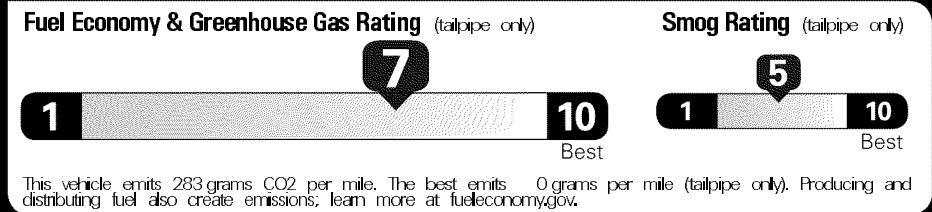

1. **INTERIOR**
2. 7" Touch-Screen Display Audio, AM/FM/HD Radio, 6 Spkrs, AUX/USB Ports w/iPod Connect,Hands-Free Phone & Music Stream Via Bluetooth, & Voice Recognition Tech
   - 4.2" Color TFT Multi-Info Display
   - Remote Keyless Entry w/Engine Immob
   - Power Door Locks and Windows
   - Dual-Zone Auto Climate Control System
   - Leather Steering Wheel w/Audio Cntrl
   - Rear Window Defogger; 60/40 Split Fold-Flat Rr Sts; Man Height Adj Driver Seat
   - ***Full Tank of Gas***

MANUFACTURER'S SUGGESTED RETAIL PRICE **$19,590.00**

OPTIONAL EQUIPMENT

FE	50 State Emissions	
2Q.	All Weather Mats / Cargo Tray	160.00

Not Original - Copy

Created on 2017-09-15 06:04:46 (UTC)

EPA DOT Fuel Economy and Environment

Gasoline Vehicle

Fuel Economy

31 MPG Midsized Cars range from 13 to 136 MPG. The best vehicle rates 136 MPGe.

28 city **36** highway

3.2 gallons per 100 miles

You save $1,000
in fuel costs over 5 years compared to the average new vehicle.

Annual fuel Cost
$ 1,150

Actual results will vary for many reasons, including driving conditions and how you drive and maintain your vehicle. The average new vehicle gets 27 MPG and costs $6,750 to fuel over 5 years. Cost estimates are based on 15,000 miles per year at $2.40 per gallon. MPGe is miles per gasoline gallon equivalent. Vehicle emissions are a significant cause of climate change and smog.

fuelconomy.gov
Calculate personalized estimates and compare vehicles

DELIVERY, PROCESSING AND HANDLING FEE 895.00

TOTAL $20,645.00

The New Vehicle Limited Warranty provides 3-year/36,000 mile basic coverage, 5-year/60,000 mile powertrain coverage, plus 5-year/unlimited mile corrosion perforation coverage. See Warranty and Maintenance Guide for details. An extended service contract may be available for the vehicle. Ask dealer for details. Manufacturer's suggested retail price includes manufacturer's recommended pre-delivery service. Gasoline, license and title fees, applicable federal, state and local taxes and dealer and distributor installed options and accessories are not included in the manufacturer's suggested retail price.

ToyotaCare, which covers normal factory scheduled maintenance for two years or 25,000 miles, whichever occurs first, is included as part of the sales price of the vehicle for qualifying buyers. See participating dealer for eligibility and coverage details.

Delivered by Truck to: 04102
TOYOTA OF HOLLYWOOD
6000 HOLLYWOOD BLVD.
LOS ANGELES CA90028