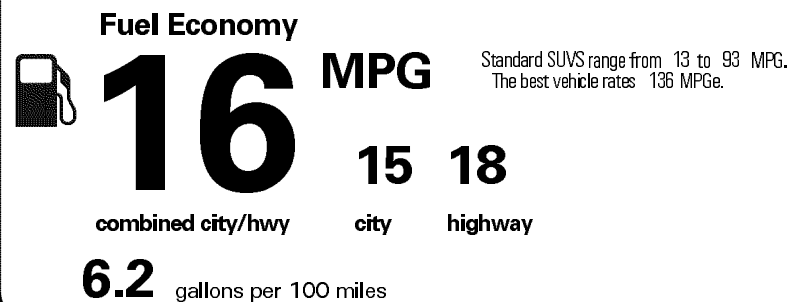

MANUFACTURER'S SUGGESTED RETAIL PRICE

- ** Blind Spot Monitor with Rear Cross-Traffic Alert Power Retracting/Auto-Dimming Outer Mirrors (BLIND SPOT MONITOR CREDIT OF \$800) -N/C-
- ** Headlamp washers 100.00
- ** Premium Package 2,570.00
- ** Mahogany Wood Trim, Rain-Sensing Wipers, Windshield De-icer, LED Foglamps, 18" Split-Six Spoke Wheels, Intuitive Parking Assist, Heated/Ventilated Front Seats, Heated Outboard 2nd Row Seats, 3-Zone Automatic Climate Control, Navigation Package (PKG MSRP VALUE OF \$3,970. DISCOUNT OF \$1,400)
- ** Cargo-Area Tonneau Cover 150.00
- ** Mahogany Wood & Leather-Trimmed Steering Wheel and Shift Knob 310.00
- ** All-Weather Floor Liners with Cargo Mat 298.00
- ** Tow Hitch with Ball Mount 654.00
- ** Exhaust Tip 129.00
- ** Cargo Net/Cargo Mat/Wheel Locks & Key Gloves 260.00

\$52,505.00

Not Original - Copy

Created on 2019-09-11 04:59:16 (UTC)

EPA DOT Fuel Economy and Environment

Gasoline Vehicle

You spend \$ 7,000 more in fuel costs over 5 years compared to the average new vehicle.