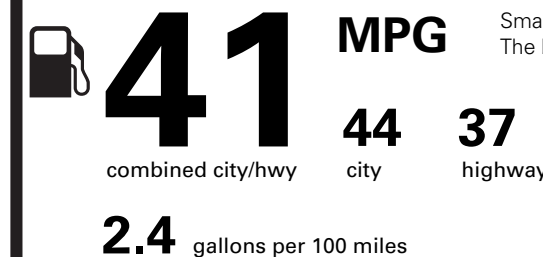

PRICE INFORMATION

BASE PRICE	\$27,605.00
TOTAL OPTIONS/OTHER	180.00
TOTAL VEHICLE & OPTIONS/OTHER	27,785.00
DESTINATION & DELIVERY	1,245.00

EPA DOT Fuel Economy and Environment

Gasoline Vehicle

Fuel Economy