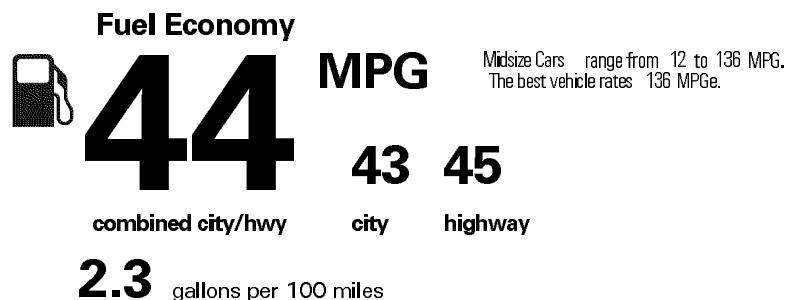

MANUFACTURER'S SUGGESTED RETAIL PRICE

- ** Blind Spot Monitor w/Rear Cross Traffic Alert and Intuitive Parking Assist w/Auto Braking 1,065.00
- ** 18-in Split 10-Spoke Alloy Wheels 770.00
- ** Mark Levinson PurePlay 17 Speaker, 1,800 Watt Premium Surround Sound Audio System 900.00
- ** Premium Package: Lexus Memory System for Driver's Seat, Outside Mirrors & Steering Wheel, Power Tilt and Telescopic Steering Wheel, Rain Sensing Wipers, Heated & Ventilated Seats 1,175.00
- ** Wood Trim with Ambient Lighting 540.00
- ** Door Edge Film 90.00
- ** Illuminated Door Sills 379.00
- ** Illuminated Trunk Sill 450.00
- ** Trunk Mat/Cargo Net/Whl Locks/Rr Bumper App/Glove 344.00

\$41,560.00

Not Original - Copy

Created on 2019-07-09 05:24:10 (UTC)

EPA DOT Fuel Economy and Environment

Gasoline Vehicle

Annual fuel cost \$850

Actual results will vary for many reasons, including driving conditions and how you drive and maintain your vehicle. The average new vehicle gets 27 MPG and costs \$7,000 to fuel over 5 years. Cost estimates are based on 15,000 miles per year at \$2.55 per gallon. MPGe is miles per gasoline gallon equivalent. Vehicle emissions are a significant cause of climate change and smog.