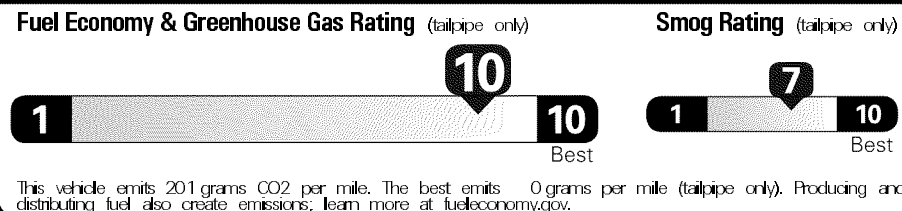

\$41,560.00

Not Original - Copy

Created on 2019-07-09 05:24:10 (UTC)

EPA DOT Fuel Economy and Environment

Gasoline Vehicle

Annual fuel cost \$850

Actual results will vary for many reasons, including driving conditions and how you drive and maintain your vehicle. The average new vehicle gets 27 MPG and costs \$7,000 to fuel over 5 years. Cost estimates are based on 15,000 miles per year at \$2.55 per gallon. MPGe is miles per gasoline gallon equivalent. Vehicle emissions are a significant cause of climate change and smog.