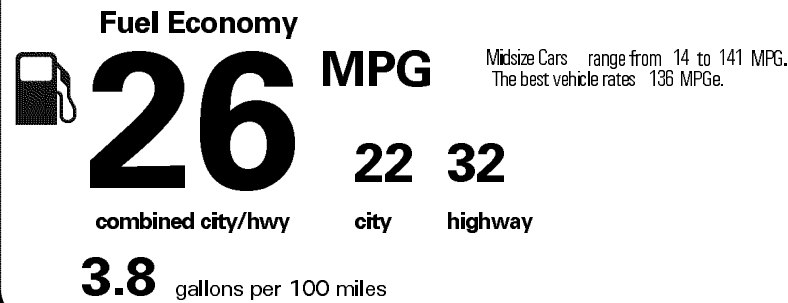

DESCRIPTION **2020 / 9000C ES350 4-DR SEDAN**
 COLOR **CAVIAR**
 VIN **58ADZ1B14LU068693**
 FINAL ASSEMBLY POINT **GEORGETOWN, KENTUCKY, U.S.A.**

Delivered by Truck to:
 NEWPORT LEXUS
 3901 MACARTHUR BLVD.
 NEWPORT BEACH CA92660

MANUFACTURER'S SUGGESTED RETAIL PRICE

- ** Blind Spot Monitor w/Rear Cross Traffic Alert and Intuitive Parking Assist w/Auto Braking **1,065.00**
- ** 18-in Split 10-Spoke Alloy Wheels **770.00**
- ** Navigation Package: Navigation System with 12.3-in Color Multimedia Display, Lexus Enform Dynamic Navigation (3-Year Trial Included), Dynamic Voice Command (Included for the First 10-Years of Ownership), and Lexus Enform Destination Assist (3-Year Trial Included) **1,820.00**
- ** Premium Package: Lexus Memory System for Driver's Seat, Outside Mirrors and Steering Wheel, Power Tilt and Telescopic Steering Wheel, Power Folding Outside Mirrors, Rain Sensing Wipers, and Heated and Ventilated Front Seats **1,375.00**
- ** Panorama Glass Roof **500.00**
- ** Wood Trim **360.00**
- ** Trunk Mat, Cargo Net, Wheel Locks, Key Gloves **285.00**

\$39,900.00

Not Original - Copy

Created on 2020-03-20 05:12:41 (UTC)

EPA DOT Fuel Economy and Environment

Gasoline Vehicle

You spend \$250 more in fuel costs over 5 years compared to the average new vehicle.