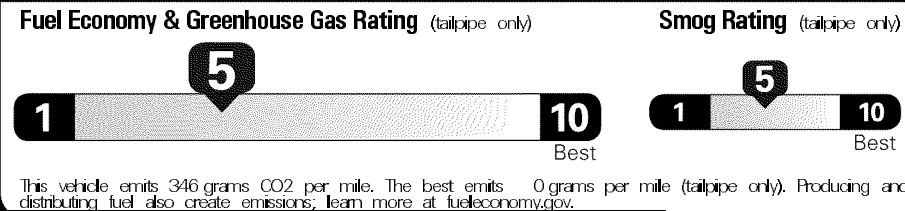

You spend $250 more in fuel costs over 5 years compared to the average new vehicle.

Annual fuel cost $1,550