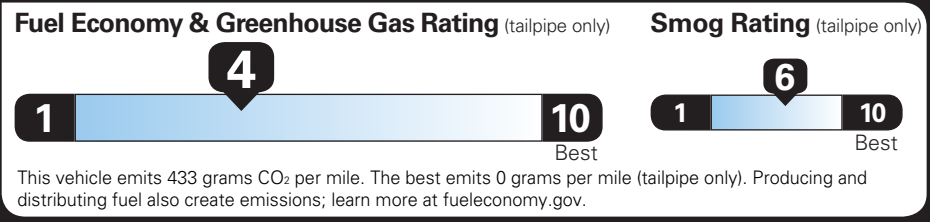

TOTAL VEHICLE PRICE* \$62,650.00

EPA DOT Fuel Economy and Environment

Gasoline Vehicle

Fuel Economy

21 MPG combined city/hwy

18 MPG city

25 MPG highway

4.8 gallons per 100 miles

Small SUVs range from 16 to 125 MPG. The best vehicle rates 142 MPGe.

You spend \$2,000 more in fuel costs over 5 years compared to the average new vehicle.

G F Y

Annual fuel cost \$1,700

Actual results will vary for many reasons, including driving conditions and how you drive and maintain your vehicle. The average new vehicle gets 27 MPG and costs \$6,500 to fuel over 5 years. Cost estimates are based on 15,000 miles per year at \$2.35 per gallon. MPGe is miles per gasoline gallon equivalent. Vehicle emissions are a significant cause of climate change and smog.