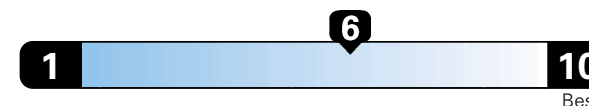

Fuel Economy & Greenhouse Gas Rating (tailpipe only)

This vehicle emits 330 grams CO2 per mile. The best emits 0 grams per mile (tailpipe only). Producing and distributing fuel also creates emissions; learn more at fuelconomy.gov.