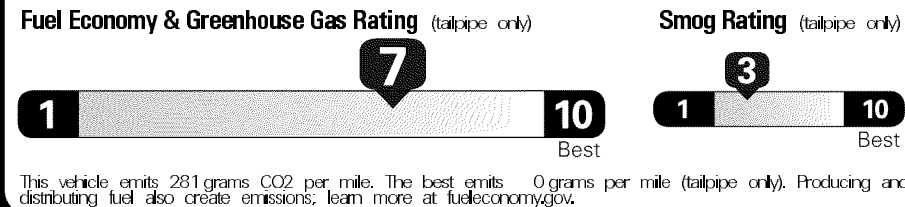

EXTERIOR
- Bi-LED Headlights
- LED Daytime Running Lights In Headlight
- Color-Keyed Heated Power Outside Mirrors

INTERIOR
- Premium Fabric-Trimmed 6-Way Adj Dr Seat
- 4-Way Adj Fr Pass Seat w/Seatback Pocket
- Entune Audio w/6.1-in Touch-screen incl Entune Multimedia Bundle (AUX/USB/BT/Adv Voice Recognition), Siri Eyes Free
- 3.5-in Monochrome TFT Multi-Info Display
- Integrated Backup Camera w/Projected Pth
- Steering Wheel w/ Audio & Bluetooth Hands-Free Phone Voice Command Controls
- Auto Climate Control w/ Pollen Filter and Push Button Controls
- Remote Keyless Entry System
- Power Door Locks and Windows
Full Tank of Gas

MANUFACTURER'S SUGGESTED RETAIL PRICE $18,985.00

OPTIONAL EQUIPMENT
FE 50 State Emissions
Z5. Protection Package 352.00
Carpet Trunk Mat, Carpet Floor Mats, Rear Bumper Protector, Cargo Net - Envelope

Not Original - Copy

Created on 2018-01-12 07:47:08 (UTC)

EPA DOT Fuel Economy and Environment

Gasoline Vehicle

Fuel Economy
32 MPG
Midsize Cars range from 14 to 136 MPG. The best vehicle rates 136 MPGe.
28 36
combined city/hwy city highway
3.1 gallons per 100 miles

You save $1,250
in fuel costs over 5 years compared to the average new vehicle.

Annual fuel Cost
$1,100

Actual results will vary for many reasons, including driving conditions and how you drive and maintain your vehicle. The average new vehicle gets 27 MPG and costs $6,750 to fuel over 5 years. Cost estimates are based on 15,000 miles per year at $2.40 per gallon. MPGe is miles per gasoline gallon equivalent. Vehicle emissions are a significant cause of climate change and smog.

fuelconomy.gov
Calculate personalized estimates and compare vehicles

DELIVERY, PROCESSING AND HANDLING FEE 895.00

TOTAL $20,232.00

The New Vehicle Limited Warranty provides 3-year/36,000 mile basic coverage, 5-year/60,000 mile powertrain coverage, plus 5-year/unlimited mile corrosion perforation coverage. See Warranty and Maintenance Guide for details. An extended service contract may be available for the vehicle. Ask dealer for details. Manufacturer's suggested retail price includes manufacturer's recommended pre-delivery service. Gasoline, license and title fees, applicable federal, state and local taxes and dealer and distributor installed options and accessories are not included in the manufacturer's suggested retail price.

ToyotaCare, which covers normal factory scheduled maintenance for two years or 25,000 miles, whichever occurs first, is included as part of the sales price of the vehicle for qualifying buyers. See participating dealer for eligibility and coverage details.

Delivered by Truck to: 04136
LONGO TOYOTA
3534 NORTH PECK ROAD
EL MONTE CA91731