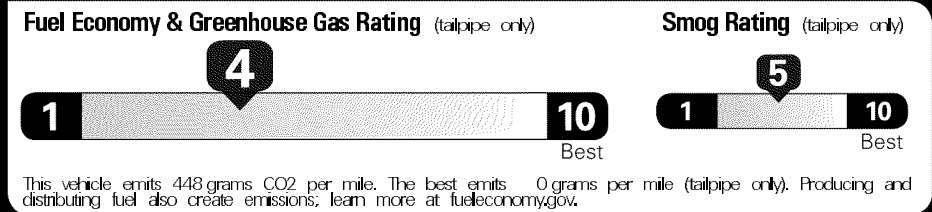

MANUFACTURER'S SUGGESTED RETAIL PRICE **$36,465.00**

OPTIONAL EQUIPMENT

FE	50 State Emissions	
2T.	All-Weather Flr Liner/Door Sill Protector	248.00
D5.	Door Edge Guard	140.00
R6.	Predator Tube Step	649.00

Original - Copy
Created on 2018-09-30 04:36:59 (UTC)

EPA DOT Fuel Economy and Environment

Gasoline Vehicle

Fuel Economy
20 MPG
Small Pickups range from 17 to 25 MPG. The best vehicle rates 136 MPGe.
18 22
combined city/hwy city highway
5.0 gallons per 100 miles

You spend $2,500
more in fuel costs over 5 years compared to the average new vehicle.

Annual fuel cost $1,900

Actual results will vary for many reasons, including driving conditions and how you drive and maintain your vehicle. The average new vehicle gets 27 MPG and costs $7,000 to fuel over 5 years. Cost estimates are based on 15,000 miles per year at $2.55 per gallon. MPGe is miles per gasoline gallon equivalent. Vehicle emissions are a significant cause of climate change and smog.

fuelconomy.gov
Calculate personalized estimates and compare vehicles

DELIVERY, PROCESSING AND HANDLING FEE 1,045.00

TOTAL $38,547.00

The New Vehicle Limited Warranty provides 3-year/36,000 mile basic coverage, 5-year/60,000 mile powertrain coverage, plus 5-year/unlimited mile corrosion perforation coverage. See Warranty and Maintenance Guide for details. An extended service contract may be available for the vehicle. Ask dealer for details. Manufacturer's suggested retail price includes manufacturer's recommended pre-delivery service. Gasoline, license and title fees, applicable federal, state and local taxes and dealer and distributor installed options and accessories are not included in the manufacturer's suggested retail price.

ToyotaCare, which covers normal factory scheduled maintenance for two years or 25,000 miles, whichever occurs first, is included as part of the sales price of the vehicle for qualifying buyers. See participating dealer for eligibility and coverage details.

Delivered by Truck to: 12141
ELGIN TOYOTA
1600 W. LAKE STREET
STREAMWOOD IL60107