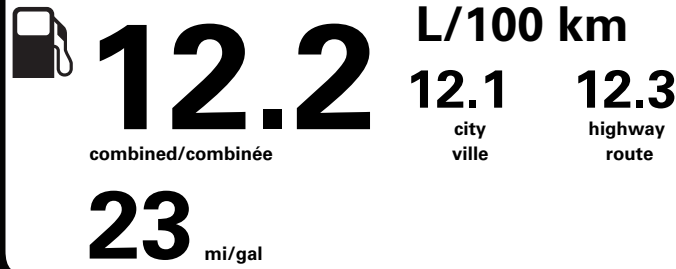

SAFETY/SECURITY

- AIR BAGS, SIDE
- AIRBAGS, DRIVER & PASS
- CHILD SEAT TETHERS
- PASSIVE ANTI-THEFT SYSTEM
- SAFETY BELTS, ADJUSTABLE
- TIRE PRESSURE MONITOR SYS

WARRANTY

- 3 YR/60,000 KM BASIC
- 5YEAR/100,000 KM POWERTRAIN
- ROADSIDE ASSISTANCE 24 HRS

INCLUDED ON THIS VEHICLE

EQUIPMENT GROUP 501A

- LARIAT SERIES
- B&O, 10-SPKRS, HD, SXM, SYNC3, NAV
- TECHNOLOGY PACKAGE
- ADAPTIVE CRUISE CONTROL
- FORWARD SENSING SYSTEM
- REMOTE START SYSTEM

OPTIONAL EQUIPMENT/OTHER

- 2021 MODEL YEAR
- FEDERAL EXCISE TAX 100.00
- LT 265/70R17 A/T TIRE-TREMOR
- TREMOR OFF-ROAD PACKAGE 5,250.00
- TRAIL CONTROL SYSTEM
- SKID PLATES
- ELECTRONIC-LOCKING DIFF
- .17" MGNTC PTD ALUM WHL-TREMOR
- .HD OFF-ROAD SUSP W/FOX SHOCKS
- UPFITTER SWITCHES
- .OFF-ROAD HOOP STEP
- .FLR LINERS ALL WTHR+CRPT MATS
- 50 STATE EMISSIONS
- TRAILER TOW PACKAGE 600.00
- SECURICODE KEYLESS KEYPAD 125.00
- FRONT LICENSE PLATE BRACKET NO CHARGE

(MSRP)*

3,115.00

100.00

5,250.00

NO CHARGE

600.00

125.00

NO CHARGE

PRICE INFORMATION

BASE PRICE	$43,038.00
TOTAL OPTIONS/OTHER	9,190.00
TOTAL VEHICLE & OPTIONS/OTHER DESTINATION & DELIVERY	52,228.00
	1,995.00

(MSRP)*

43,038.00

9,190.00

52,228.00

1,995.00

Gasoline Vehicle
Véhicule à essence

Fuel Consumption / Consommation de carburant

Annual fuel **COST**
for an annual distance of 20,000 km, and an average fuel price of $1.25 per litre

$ 3 050

Coût annuel en carburant

pour une distance annuelle de 20 000 km, et un prix moyen du carburant de 1,25 $ par litre

Standard pickup trucks range from /
Les camionnettes ordinaires font entre
8.9 - 16.3 L_e/100 km

L_e is gasoline litre equivalent
L_e signifie litre équivalent d'essence

Carbon Dioxide Rating / Indice de dioxyde de carbone

Tailpipe emissions only / Émissions du tuyau d'échappement seulement

Smog Rating / Indice de Smog

Estimates are based on Government of Canada approved criteria and testing methods. Vehicle's actual fuel consumption will vary.

Estimations établies selon des méthodes d'essai et des critères approuvés par le gouvernement du Canada. La consommation de carburant réelle du véhicule variera.

For more information visit

vehicles.nrcan.gc.ca

Pour plus d'information visitez

vehicules.nrcan.gc.ca

U.S. GOVERNMENT SAFETY RATINGS
COTES DE SÉCURITÉ DU GOUVERNEMENT AMÉRICAIN

Overall Vehicle Score / Cote globale du véhicule	★★★★★
Frontal Crash Collision frontale	★★★★★
Side Crash Collision latérale	★★★★★
Rollover / Capotage	★★★

Star ratings range from 1 to 5 stars (*****), with 5 being the highest. Les cotes varient de 1 à 5 étoiles (*****), 5 étant la cote la plus élevée.

Source: U.S. National Highway Traffic Safety Administration
For more information / Pour de plus amples renseignements
www.safercar.gov

1FTER4FH8MLD89152

FordPass Connect™

Download the FordPass™ app* and you can:

1. **Access Vehicle Control Features**
2. Remotely start, lock and unlock your vehicle.
   - Locate your vehicle and check approximate fuel range.
   - Receive vehicle health alerts.

1. **Activate 4G LTE Wi-Fi Hotspot**
2. New vehicles include a 3-month or 3GB data (whichever comes first) Wi-Fi trial.
   - Connect up to ten Wi-Fi-equipped devices.

The FordPass Connect™ modem is active and sending vehicle data (e.g., diagnostics) to Ford. See in-vehicle Settings for connectivity options.

Scan code not operational at this time

FOR PLANT USE ONLY

Insist on Ford Protect! The only extended service plan fully backed by Ford and honored at every Ford dealership in the US and Canada. See your Ford dealer for additional details, or visit www.ford.ca for more information.

Personalize your vehicle with Ford Custom Accessories. Genuine Ford Accessories are engineered for your vehicle and can be included under the Ford New Vehicle Limited Warranty. Certain conditions, limitations and exclusions apply. See your Dealer for details.