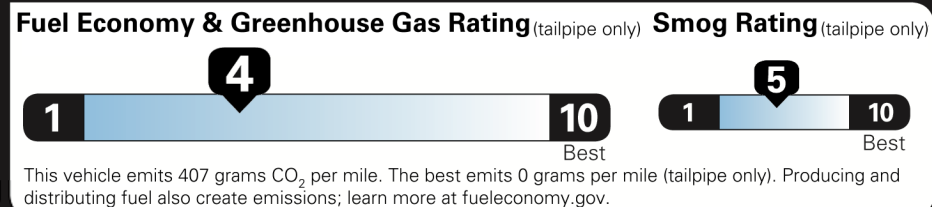

\$48,050.00

Created on 2021-05-03 13:13:53 (UTC)

EPA DOT Fuel Economy and Environment

Gasoline Vehicle

You spend \$1,750 more in fuel costs over 5 years compared to the average new vehicle.

Annual fuel cost \$1,850