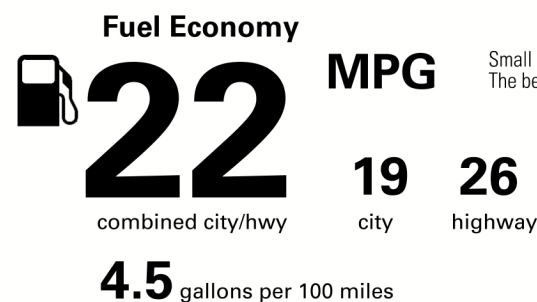

\$48,050.00

Created on 2021-05-03 13:13:53 (UTC)

EPA DOT Fuel Economy and Environment

Gasoline Vehicle

You spend \$1,750 more in fuel costs over 5 years compared to the average new vehicle.

Annual fuel cost \$1,850

Actual results will vary for many reasons, including driving conditions and how you drive and maintain your vehicle. The average new vehicle gets 27 MPG and costs \$7,500 to fuel over 5 years. Cost estimates are based on 15,000 miles per year at \$2.70 per gallon. MPGe is miles per gasoline gallon equivalent. Vehicle emissions are a significant cause of climate change and smog.