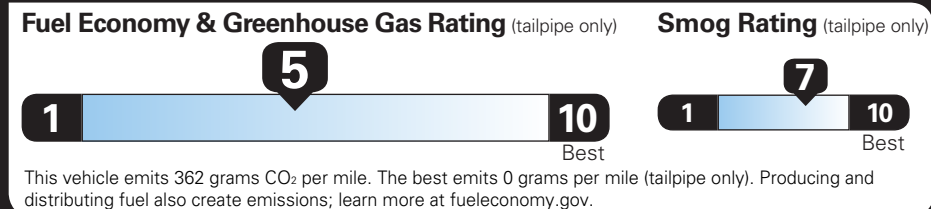

Actual results will vary for many reasons, including driving conditions and how you drive and maintain your vehicle. The average new vehicle gets 27 MPG and costs $6,500 to fuel over 5 years. Cost estimates are based on 15,000 miles per year at $2.35 per gallon. MPGe is miles per gasoline gallon equivalent. Vehicle emissions are a significant cause of climate change and smog.

fuelconomy.gov
Calculate personalized estimates and compare vehicles

GOVERNMENT 5-STAR SAFETY RATINGS

Overall Vehicle Score ★★★★★

Based on the combined ratings of frontal, side and rollover. Should ONLY be compared to other vehicles of similar size and weight.

Frontal Crash Driver Passenger ★★★★★

Based on the risk of injury in a frontal impact. Should ONLY be compared to other vehicles of similar size and weight.

Side Crash Front seat Rear seat ★★★★★

Based on the risk of injury in a side impact.

Rollover ★★★★★

Based on the risk of rollover in a single-vehicle crash.

Star ratings range from 1 to 5 stars (★★★★★) with 5 being the highest. Source: National Highway Traffic Safety Administration (NHTSA) www.safercar.gov or 1-888-327-4236

PARTS CONTENT INFORMATION

FOR VEHICLES IN THIS CARLINE:
U.S./CANADIAN PARTS CONTENT: 47%
MAJOR SOURCES OF FOREIGN PARTS CONTENT: MEXICO 27%

NOTE: PARTS CONTENT DOES NOT INCLUDE FINAL ASSEMBLY, DISTRIBUTION, OR OTHER NON-PARTS COSTS.

FOR THIS VEHICLE:
FINAL ASSEMBLY POINT:
RAMOS ARIZPE, CZ MEXICO
COUNTRY OF ORIGIN:
ENGINE: UNITED STATES
TRANSMISSION: UNITED STATES

This label has been applied pursuant to Federal law - Do not remove prior to delivery to the ultimate purchaser. *Includes Manufacturer's Recommended Pre-Delivery Service. Does not include dealer installed options and accessories not listed above, local taxes or license fees.

© 2009 General Motors LLC
GMLBL_PROD_0040 - 04/26/2020

ORDER NO ZTJK6Z SALES CODE E
SALES MODEL CODE 1NR26
DEALER NO 20041
FINAL ASSEMBLY:
RAMOS ARIZPE, CZ MEXICO

VIN 3GNKBHR47NS114818 REISSUE

DEALER TO WHOM DELIVERED
KEYES CHEVROLET
6001 VAN NUYS BLVD
VAN NUYS, CA 91401-3319

Equipped with the safety and security of OnStar.
Visit onstar.com for details.
onstar.com/privacy

WARNING
Cancer and Reproductive Harm
www.P65Warnings.ca.gov/passenger-vehicle
SEE OWNER'S MANUAL