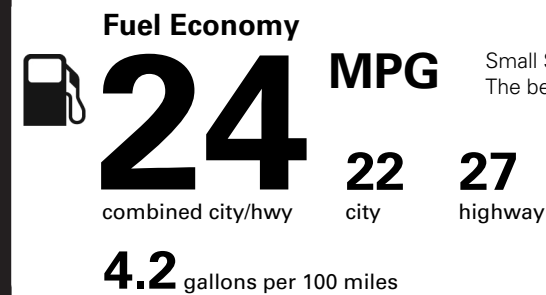

- * INTELLIBEAM-AUTO HIGH BEAM
- REAR VISION CAMERA
- TEEN DRIVER

MANUFACTURER'S SUGGESTED RETAIL PRICE

STANDARD VEHICLE PRICE \$36,100.00

OPTIONS & PRICING

OPTIONS INSTALLED BY THE MANUFACTURER (MAY REPLACE STANDARD EQUIPMENT SHOWN)

TOTAL VEHICLE PRICE* \$39,240.00

EPA DOT Fuel Economy and Environment

Gasoline Vehicle

Small SUVs range from 16 to 125 MPG. The best vehicle rates 142 MPGe.

You spend \$750 more in fuel costs over 5 years compared to the average new vehicle.