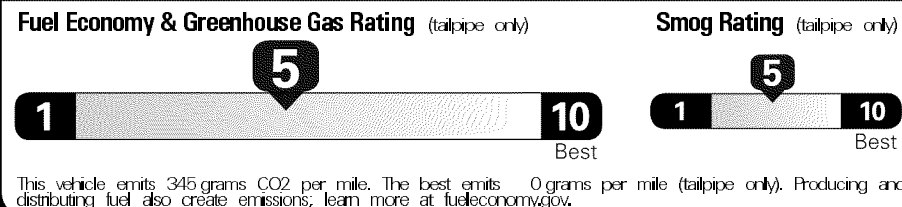

EXTERIOR
- 19" Machined-Finish Alloy Wheels
- LED Headlights w/Integrated LED DRLs w/Auto On/Off Feature
- Panoramic Glass Roof & Power Moonroof
- Dual Exhaust w/Quad Chrome Tips

INTERIOR
- Audio Plus - 8" Touch Screen, JBL 9 Speakers, Subwoofer & Amplifier
HandsFree Bluetooth Phone/Music, USB Media Port, 2 USB Charge-Ports, SiriusXM w/3-Month All Access Trial
Android Auto & Apple CarPlay Compatible
- 7" TFT Multi-Information Display
- 10" Color Head-Up Display
- Leather-Trimmed Heated Front Seats
- Power Driver & Passenger Seat
- Smart Key System w/Push Button Start

MANUFACTURER'S SUGGESTED RETAIL PRICE $35,130.00

OPTIONAL EQUIPMENT
FE 50 State Emissions
PC Special Color 425.00
B0. Black Out Package 273.00
DK. PREFERRED OWNER'S PORTFOLIO
D5. Door Edge Guard 129.00
2T. All Weather Floor Liners/Cargo Tray 259.00

Original - Copy

Created on 2020-03-19 06:40:09 (UTC)

Full Tank of Gas

EPA DOT Fuel Economy and Environment

Gasoline Vehicle

Fuel Economy
26 MPG combined city/hwy
22 city 32 highway
3.8 gallons per 100 miles
Midsize Cars range from 14 to 141 MPG. The best vehicle rates 138 MPGe.

You spend $250 more in fuel costs over 5 years compared to the average new vehicle.

Annual fuel cost $1,550

Actual results will vary for many reasons, including driving conditions and how you drive and maintain your vehicle. The average new vehicle gets 27 MPG and costs $7,500 to fuel over 5 years. Cost estimates are based on 15,000 miles per year at $2.70 per gallon. MPGe is miles per gasoline gallon equivalent. Vehicle emissions are a significant cause of climate change and smog.

fuelconomy.gov
Calculate personalized estimates and compare vehicles

DELIVERY, PROCESSING AND HANDLING FEE 955.00

TOTAL $37,171.00

The New Vehicle Limited Warranty provides 3-year/36,000 mile basic coverage, 5-year/60,000 mile powertrain coverage, plus 5-year/unlimited mile corrosion perforation coverage. See Warranty and Maintenance Guide for details. An extended service contract may be available for the vehicle. Ask dealer for details. Manufacturer's suggested retail price includes manufacturer's recommended pre-delivery service. Gasoline, license and title fees, applicable federal, state and local taxes and dealer and distributor installed options and accessories are not included in the manufacturer's suggested retail price.

ToyotaCare, which covers normal factory scheduled maintenance for two years or 25,000 miles, whichever occurs first, is included as part of the sales price of the vehicle for qualifying buyers. See participating dealer for eligibility and coverage details.

Delivered by Truck to: 04137
SOUTH COAST TOYOTA
1966 HARBOR BLVD.
COSTA MESA CA92627