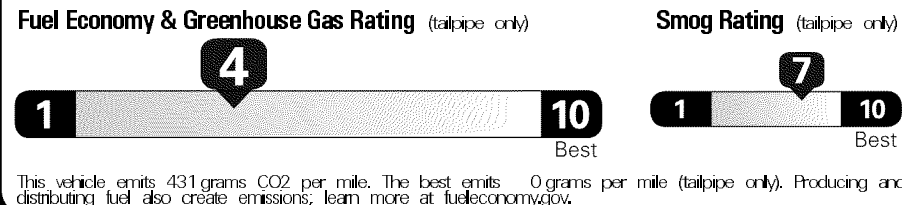

1. **INTERIOR**
2. Smrt Key Sys on Dr Door w/Push Btn Strt & Remote Keyless Entry Sys
   - Lthr Trim Seats w/Htd Dr&Fr Pass Seats
   - Lthr Trim Steering Wheel w/ Audio Cntrl
   - Frnt Dual Zone A/C w/Indiv Temp Controls
   - Pwr Wndws w/Fr Dr & Pass Auto Up/Dwn and Power Door Locks
   - Power Moonroof
   - Entune Prem JBL Audio w/ Integ Nav App Ste: 7"Hi-Res Tch Screen, BT AM/FM/CD/USB/AUX, HDRad & SXM w/3mo Trial
   - Qi-compatible Wireless Smrtphone Chrgng
   - ***Full Tank of Gas***

MANUFACTURER'S SUGGESTED RETAIL PRICE $35,720.00

OPTIONAL EQUIPMENT

FE	50 State Emissions	
TC	Tonneau Cover	650.00
TO	V6 Tow Package:	650.00
	Class IV Towing Receiver Hitch, ATF Cooler (Not Available On Manual Transmission), Engine Oil Cooler, Power Steering Cooler, 130-Amp Alternator, 4 & 7-Pin Connector w/Converter, and Trailer-Sway Control (TSC)	
2T.	All-Weather Floor Liners/Door Sill	209.00
E5.	Exhaust Tip	90.00
RB.	Cast Aluminum Running Board	795.00
TG.	D - Rings	55.00

Original - Copy

Created on 2016-08-10 07:24:48 (UTC)

EPA DOT Fuel Economy and Environment

Gasoline Vehicle

Fuel Economy

21 MPG Small Pickups range from 17 to 22 MPG. The best vehicle rates 119 MPGe.

19 24
combined city/hwy city highway

4.8 gallons per 100 miles

You spend $ 1,750

more in fuel costs over 5 years compared to the average new vehicle.

Annual fuel cost $ 1,750

Actual results will vary for many reasons, including driving conditions and how you drive and maintain your vehicle. The average new vehicle gets 26 MPG and costs $7,000 to fuel over 5 years. Cost estimates are based on 15,000 miles per year at $2.45 per gallon. MPGe is miles per gasoline gallon equivalent. Vehicle emissions are a significant cause of climate change and smog.

fueleconomy.gov
Calculate personalized estimates and compare vehicles

DELIVERY, PROCESSING AND HANDLING FEE 940.00

TOTAL $39,109.00

The New Vehicle Limited Warranty provides 3-year/36,000 mile basic coverage, 5-year/60,000 mile powertrain coverage, plus 5-year/unlimited mile corrosion perforation coverage. See Warranty and Maintenance Guide for details. An extended service contract may be available for the vehicle. Ask dealer for details. Manufacturer's suggested retail price includes manufacturer's recommended pre-delivery service. Gasoline, license and title fees, applicable federal, state and local taxes and dealer and distributor installed options and accessories are not included in the manufacturer's suggested retail price.

ToyotaCare, which covers normal factory scheduled maintenance for two years or 25,000 miles, whichever occurs first, is included as part of the sales price of the vehicle for qualifying buyers. See participating dealer for eligibility and coverage details.

Delivered by Truck to: 04018
CLAREMONT TOYOTA
601 AUTO CENTER DRIVE
CLAREMONT CA91711