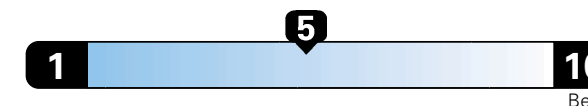

2019 MODEL YEAR

Jeep RENEGADE LATITUDE FWD

THIS VEHICLE IS MANUFACTURED TO MEET SPECIFIC UNITED STATES REQUIREMENTS. THIS VEHICLE IS NOT MANUFACTURED FOR SALE OR REGISTRATION OUTSIDE OF THE UNITED STATES.

MANUFACTURER'S SUGGESTED RETAIL PRICE OF THIS MODEL INCLUDING DEALER PREPARATION

Base Price: $24,125

JEOP RENEGADE LATITUDE 4X2
Exterior Color: Alpine White Clear-Coat Exterior Paint
Interior Color: Black Interior Colors
Interior: Premium Cloth Bucket Seats
Engine: 2.4L I4 Zero Evap M-Air Engine
Transmission: 9-Speed Automatic Transmission
STANDARD EQUIPMENT (UNLESS REPLACED BY OPTIONAL EQUIPMENT)
FUNCTIONAL/SAFETY FEATURES

- Advanced Multistage Front Airbags
- Supplemental Side-Curtain Front and Rear Airbags
- Supplemental Front Seat-Mounted Side Airbags
- Driver Inflatable Knee-Bolster Airbag
- ParkView® Rear Back-Up Camera
- 4-Wheel Disc Anti-Lock Brakes
- Electric Park Brake
- Electronic Stability Control
- Electronic Roll Mitigation
- All Speed Traction Control
- Cruise Control
- Push-Button Start
- Electric Power Steering
- Capless Fuel-Fill
- Daytime Running Lamp System
- Hill Start Assist
- Tire Pressure Monitoring Display
- Rear Window Wiper / Washer
- Variable Intermittent Windshield Wipers
- INTERIOR FEATURES
- Uconnect® 4 with 7-Inch Display
- SiriusXM® with 1-Year Radio Sub Call 800-643-2112
- Apple CarPlay®
- Google Android Auto™
- Media Hub (USB, Aux)
- Integrated Voice Command with Bluetooth®
- 6-Speakers
- A/C Auto Temperature Control with Dual Zone Control
- Premium-Wrapped Steering Wheel
- Steering Wheel Mounted Audio Controls
- Tilt / Telescope Steering Column
- Rear 60/40 Folding Seat
- Sun Visors with Illuminated Vanity Mirrors
- Height Adjust Load Floor

Power Front Windows w/ 1-Touch Up and Down Feature

Carpeted Floor Mats

EXTERIOR FEATURES