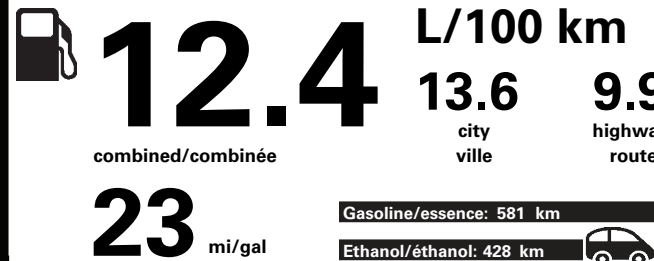

RAMP ONE/
TERMINAL UN

CA75

RAMP TWO/
TERMINAL DEUX

FINAL ASSEMBLY PLANT/
USINE DE MONTAGE

CHICAGO

METHOD OF TRANSP /
MODE DE TRANSPORT

CONVOY

ITEM #: A1-H865 O/T 5

JC211 N REC2X 815 001857 03 21 18

E85 Gasoline-Ethanol Vehicle
Véhicule à essence-éthanol

Fuel Consumption / Consommation de carburant

Annual fuel COST
for an annual distance of 20,000 km, and an average fuel price of \$0.98 per litre