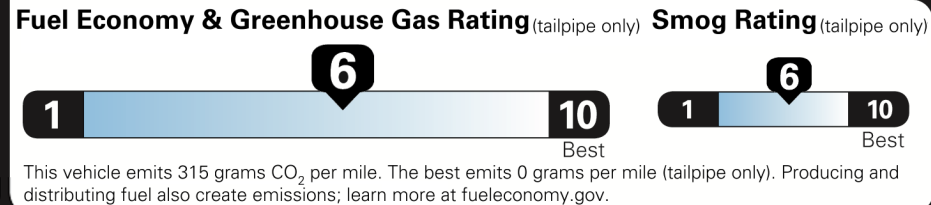

EXTERIOR

- 18-in Gray Machined-Finish Alloy Wheels
- LED Headlights w/Integrated LED DRLs w/Auto On/Off Feature

INTERIOR

- Audio Plus - 9-in Touchscreen, 6 Spkrs, HandsFree Bluetooth Phone/Music, USB Media Port, 2 USB Charge-Ports, SiriusXM w/3-Month All Access Trial, Android Auto & Apple CarPlay Compatible
- 7-in TFT Multi-Information Display
- Leather-Trimmed Heated Front Seats
- Power Driver & Passenger Seat
- Dual Zone Auto Climate Control
- Smart Key System w/Push Button Start

- For Full Product Details Please Visit Toyota.com/camry ***Full Tank of Gas***

MANUFACTURER'S SUGGESTED RETAIL PRICE

$31,270.00

OPTIONAL EQUIPMENT

FE	50 State Emissions	
CY	Cold Weather Package	150.00
	Heated Steering Wheel	
PC	Special Color	425.00
PR	Panoramic Glass Roof & Front Power Tilt/Sliding Moonroof	1,360.00
DK.	PREFERRED OWNER'S PORTFOLIO	
D5.	Door Edge Guard	129.00
EF.	Rear Bumper Applique	69.00
MF.	Mudguards	129.00
2T.	All Weather Floor Liners/Cargo Tray	259.00

Not Original - Copy
Created on 2021-04-19 20:23:17 (UTC)

EPA DOT Fuel Economy and Environment

Gasoline Vehicle

Fuel Economy

28 MPG combined city/hwy

25 city 34 highway

3.6 gallons per 100 miles

Midsize Cars range from 14 to 142 MPG. The best vehicle rates 141 MPGe.

You save $250 in fuel costs over 5 years compared to the average new vehicle.

Annual fuel cost $1,450

Actual results will vary for many reasons, including driving conditions and how you drive and maintain your vehicle. The average new vehicle gets 27 MPG and costs $7,500 to fuel over 5 years. Cost estimates are based on 15,000 miles per year at $2.70 per gallon. MPGe is miles per gasoline gallon equivalent. Vehicle emissions are a significant cause of climate change and smog.

fuel economy.gov
Calculate personalized estimates and compare vehicles

DELIVERY, PROCESSING AND HANDLING FEE 995.00

TOTAL $34,786.00

The New Vehicle Limited Warranty provides 3-year/36,000 mile basic coverage, 5-year/60,000 mile powertrain coverage, plus 5-year/unlimited mile corrosion perforation coverage. See Warranty and Maintenance Guide for details. An extended service contract may be available for the vehicle. Ask dealer for details. Manufacturer's suggested retail price includes manufacturer's recommended pre-delivery service. Gasoline, license and title fees, applicable federal, state and local taxes and dealer and distributor installed options and accessories are not included in the manufacturer's suggested retail price.

ToyotaCare, which covers normal factory scheduled maintenance for two years or 25,000 miles, whichever occurs first, is included as part of the sales price of the vehicle for qualifying buyers. See participating dealer for eligibility and coverage details.

Delivered by Truck to: 34122
TOYOTA OF BOARDMAN
8250 MARKET STREET
BOARDMAN OH44512

TML1E2N1S0F0W0