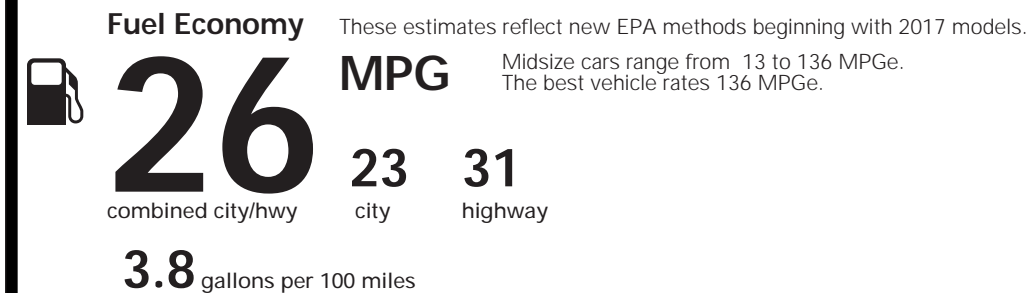

or call 1-844-ALFA-USA (1-844-253-2872)

FCA US LLC

EPA DOT Fuel Economy and Environment

Gasoline Vehicle

You spend \$1,000 more in fuel costs over 5 years compared to the average new vehicle.

Annual fuel cost \$1,600