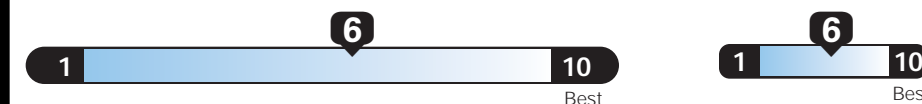

This vehicle emits 348 grams CO2 per mile. The best emits 0 grams per mile (tailpipe only). Producing and distributing fuel also creates emissions; learn more at fuelconomy.gov

Actual results will vary for many reasons, including driving conditions and how you drive and maintain your vehicle. The average new vehicle gets 26 MPG and cost $7,000 to fuel over 5 years. Cost estimates are based on 15,000 miles per year at $2.80 per gallon. MPGe is miles per gasoline gallon equivalent. Vehicle emissions are a significant cause of climate change and smog.

fuelconomy.gov

Calculate personalized estimates and compare vehicles

Smartphone QR Code™

GOVERNMENT 5-STAR SAFETY RATINGS

This vehicle has not been rated by the government for frontal crash, side crash or rollover risk.

Source: National Highway Traffic Safety Administration (NHTSA) www.safercar.gov or 1-888-327-4236

Bumper Performance

This vehicle is equipped with bumper systems that can withstand a frontal barrier impact speed of 2.5 miles per hour and a rear barrier impact speed of 2.5 miles per hour with no more damage than allowed by the Federal bumper standard. The Federal bumper standard allows damage to the bumpers and attaching hardware and specifies barrier tests to be conducted at 2.5 miles per hour.

PARTS CONTENT INFORMATION

FOR VEHICLES IN THIS CARLINE:
U.S./CANADIAN PARTS CONTENT: 0%

MAJOR SOURCES OF FOREIGN PARTS CONTENT:

ITALY: 69%

NOTE: PARTS CONTENT DOES NOT INCLUDE FINAL ASSEMBLY, DISTRIBUTION, OR OTHER NON-PARTS COSTS.

FOR THIS VEHICLE:

FINAL ASSEMBLY POINT:

CASSINO, ITALY

COUNTRY OF ORIGIN:

ENGINE: ITALY

TRANSMISSION: GERMANY

Assembly Point/Port of Entry: BALTIMORE, MARYLAND, U.S.A.

VIN: ZAR-FAEEN5H7-541708

L4-VON: 0697

S.L. 0327