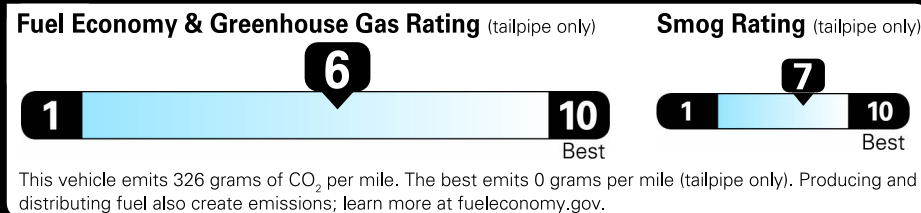

Annual fuel COST
\$1,400

Actual results will vary for many reasons, including driving conditions and how you drive and maintain your vehicle. The average new vehicle gets 27 MPG and costs \$7,000 to fuel over 5 years. Cost estimates are based on 15,000 miles per year at \$2.55 per gallon. MPGe is miles per gasoline gallon equivalent. Vehicle emissions are a significant cause of climate change and smog.