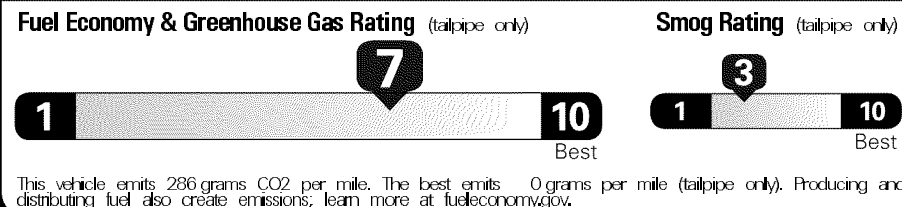

1. **EXTERIOR**
2. Multi-LED Headlights w/LED Accent Lights
   - LED Daytime Running Lights In Bumper
   - Color-Keyed Heated Power Outside Mirrors with Integrated Turn Signal Indicators
   - Rear Spoiler

1. **INTERIOR**
2. SofTex-Trimmed Fr Sport Seats w/Premium Fabric Inserts W/6-Way Adjust Dr Seat 4-Way Adjustable Passenger Seat
   - Entune Audio w/6.1-in Touch-screen incl Entune Multimedia Bundle (AUX/USB/BT/Adv Voice Recognition), Siri Eyes Free
   - 4.2-in Color TFT Multi-Info Display
   - Integrated Backup Camera w/Projected Pth
   - Leather-wrapped Steering Wheel w/ Audio & Hands-free Phone Voice Command Cntrls
   - Steering Wheel Mounted Paddle Shifters
   - Auto Climate Control w/ Pollen Filter and Push Button Controls
   - Remote Keyless Entry System
   - Power Door Locks and Windows
   - ***Full Tank of Gas***

MANUFACTURER'S SUGGESTED RETAIL PRICE **$20,495.00**

OPTIONAL EQUIPMENT

FE	50 State Emissions	
PC	Special Color	395.00
Z5	Protection Package	352.00

Not Original - Copy

Created on 2017-12-21 07:00:54 (UTC)

EPA DOT Fuel Economy and Environment

Gasoline Vehicle

Fuel Economy

31 MPG
combined city/hwy

28 city 35 highway

3.2 gallons per 100 miles

Midsized Cars range from 13 to 136 MPG. The best vehicle rates 136 MPGe.

You save $1,000
in fuel costs over 5 years compared to the average new vehicle.

Annual fuel Cost
$1,150

Actual results will vary for many reasons, including driving conditions and how you drive and maintain your vehicle. The average new vehicle gets 27 MPG and costs $6,750 to fuel over 5 years. Cost estimates are based on 15,000 miles per year at $2.40 per gallon. MPGe is miles per gasoline gallon equivalent. Vehicle emissions are a significant cause of climate change and smog.

fueleconomy.gov
Calculate personalized estimates and compare vehicles

DELIVERY, PROCESSING AND HANDLING FEE 895.00

TOTAL $22,137.00

The New Vehicle Limited Warranty provides 3-year/36,000 mile basic coverage, 5-year/60,000 mile powertrain coverage, plus 5-year/unlimited mile corrosion perforation coverage. See Warranty and Maintenance Guide for details. An extended service contract may be available for the vehicle. Ask dealer for details. Manufacturer's suggested retail price includes manufacturer's recommended pre-delivery service. Gasoline, license and title fees, applicable federal, state and local taxes and dealer and distributor installed options and accessories are not included in the manufacturer's suggested retail price.

ToyotaCare, which covers normal factory scheduled maintenance for two years or 25,000 miles, whichever occurs first, is included as part of the sales price of the vehicle for qualifying buyers. See participating dealer for eligibility and coverage details.

Delivered by Truck to: 04536
TOYOTA SAN DIEGO
5910 MISSION GORGE ROAD
SAN DIEGO CA92120