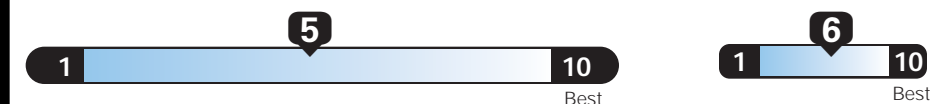

Fuel Economy & Greenhouse Gas Rating (tailpipe only) Smog Rating (tailpipe only)

This vehicle emits 416 grams CO2 per mile. The best emits 0 grams per mile (tailpipe only). Producing and distributing fuel also creates emissions; learn more at fuel economy.gov

Actual results will vary for many reasons, including driving conditions and how you drive and maintain your vehicle. The average new vehicle gets 26 MPG and cost $7,000 to fuel over 5 years. Cost estimates are based on 15,000 miles per year at $2.45 per gallon. MPGe is miles per gasoline gallon equivalent. Vehicle emissions are a significant cause of climate change and smog.

fuel economy.gov

Calculate personalized estimates and compare vehicles

Smartphone QR Code™

GOVERNMENT 5-STAR SAFETY RATINGS

This vehicle has not been rated by the government for frontal crash, side crash or rollover risk.

Source: National Highway Traffic Safety Administration (NHTSA)
www.safercar.gov or 1-888-327-4236

PARTS CONTENT INFORMATION

FOR VEHICLES IN THIS CARLINE:
U.S./CANADIAN PARTS CONTENT: 62%
MAJOR SOURCES OF FOREIGN PARTS

CONTENT:
MEXICO: 22%
NOTE: PARTS CONTENT DOES NOT INCLUDE FINAL ASSEMBLY, DISTRIBUTION, OR OTHER NON-PARTS COSTS.

FOR THIS VEHICLE:
FINAL ASSEMBLY POINT:
WINDSOR, ONTARIO, CANADA
COUNTRY OF ORIGIN:
ENGINE: MEXICO
TRANSMISSION: UNITED STATES