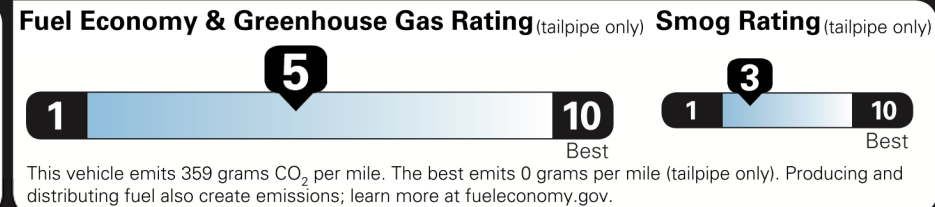

You spend $2,250 more in fuel costs over 5 years compared to the average new vehicle.

Annual fuel cost $1,950