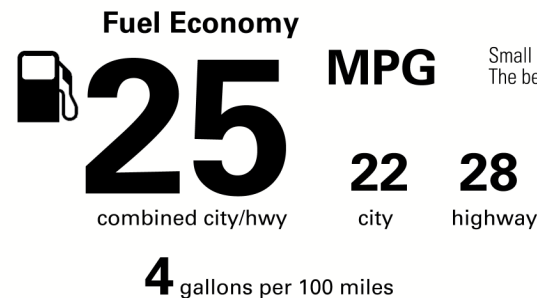

\$37,610.00

Not Original - Copy

Created on 2021-06-28 17:56:20 (UTC)

EPA DOT Fuel Economy and Environment

Gasoline Vehicle

You spend \$2,250 more in fuel costs over 5 years compared to the average new vehicle.

Annual fuel cost \$1,950

Actual results will vary for many reasons, including driving conditions and how you drive and maintain your vehicle. The average new vehicle gets 27 MPG and costs \$7,500 to fuel over 5 years. Cost estimates are based on 15,000 miles per year at \$3.25 per gallon. MPGe is miles per gasoline gallon equivalent. Vehicle emissions are a significant cause of climate change and smog.