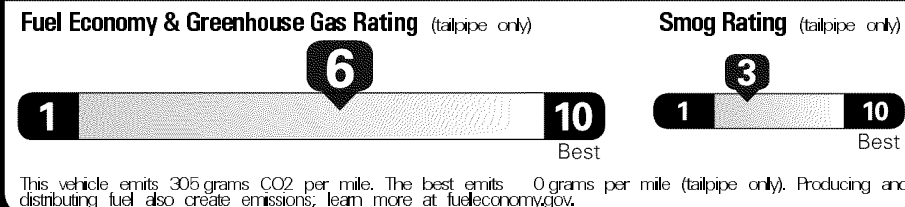

Full Tank of Gas

MANUFACTURER'S SUGGESTED RETAIL PRICE $26,050.00

OPTIONAL EQUIPMENT

- FE 50 State Emissions
- EE Entune 3.0 Premium Audio w/App Suite - Dynamic Navigation w/up to 3 year trial Dynamic POI Search, Dynamic Voice Recognition, HD Radio. Entune 3.0 Toyota Connected Services - Safety Connect w/3yr trial, Wi-Fi Connect Powered by Verizon w/up to 2GB within 6 month trial. Destination Assist Connect w/ 6 month trial. 1,040.00
- LA Leather Seat Pkg
- LT Limited Package
- 2T All Weather Floor Liner / Cargo Tray 268.00
- WL Wheel Locks 75.00

Original - Copy

Created on 2019-03-12 04:57:37 (UTC)

EPA DOT Fuel Economy and Environment

Gasoline Vehicle

Fuel Economy
29 MPG Compacts range from 14 to 119 MPG. The best vehicle rates 136 MPGe.
27 31
combined city/hwy city highway
3.4 gallons per 100 miles

You save $ 500
in fuel costs over 5 years compared to the average new vehicle.

Annual fuel Cost $ 1,300

Actual results will vary for many reasons, including driving conditions and how you drive and maintain your vehicle. The average new vehicle gets 27 MPG and costs $7,000 to fuel over 5 years. Cost estimates are based on 15,000 miles per year at $2.55 per gallon. MPGe is miles per gasoline gallon equivalent. Vehicle emissions are a significant cause of climate change and smog.

fuelconomy.gov
Calculate personalized estimates and compare vehicles

DELIVERY, PROCESSING AND HANDLING FEE 1,095.00

TOTAL $28,528.00

The New Vehicle Limited Warranty provides 3-year/36,000 mile basic coverage, 5-year/60,000 mile powertrain coverage, plus 5-year/unlimited mile corrosion perforation coverage. See Warranty and Maintenance Guide for details. An extended service contract may be available for the vehicle. Ask dealer for details. Manufacturer's suggested retail price includes manufacturer's recommended pre-delivery service. Gasoline, license and title fees, applicable federal, state and local taxes and dealer and distributor installed options and accessories are not included in the manufacturer's suggested retail price.

ToyotaCare, which covers normal factory scheduled maintenance for two years or 25,000 miles, whichever occurs first, is included as part of the sales price of the vehicle for qualifying buyers. See participating dealer for eligibility and coverage details.

Delivered by Truck to: 04256
AUTONATION TOYOTA HAYWARD
24773 MISSION BLVD.
HAYWARD CA94544