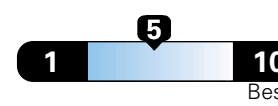

4.0 gallons per 100 miles

You spend
\$750
in fuel costs
over 5 years
compared to the
average new vehicle.

Annual fuel cost
\$1,550

Fuel Economy & Greenhouse Gas Rating (tailpipe only)

Smog Rating (tailpipe only)