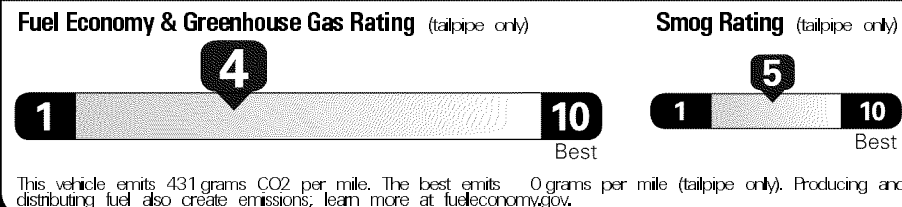

MANUFACTURER'S SUGGESTED RETAIL PRICE $31,915.00

1. **OPTIONAL EQUIPMENT**
2. FE 50 State Emissions
   - DN SR5 Parking Sonar & Navigation Package (V6 Only): Includes Entune Premium Audio w/ Navigation & Rear Parking Sonar 775.00
   - CF Carpet Floor Mats 248.00
   - DK Preferred Owner's Portfolio
   - E5 Exhaust Tip 90.00
   - MF Mudguards 129.00
   - TG D - Rings 55.00
   - WI Spare Tire Lock 75.00
   - WL Wheel Locks (Alloy) 80.00

Not Original - Copy

Created on 2019-06-21 05:41:39 (UTC)

EPA DOT Fuel Economy and Environment

Gasoline Vehicle

Fuel Economy
21 MPG
Small Pickups range from 17 to 23 MPG. The best vehicle rates 136 MPGe.
19 24
combined city/hwy city highway
4.8 gallons per 100 miles

You spend $2,000
more in fuel costs over 5 years compared to the average new vehicle.

Annual fuel cost $1,800

Actual results will vary for many reasons, including driving conditions and how you drive and maintain your vehicle. The average new vehicle gets 27 MPG and costs $7,000 to fuel over 5 years. Cost estimates are based on 15,000 miles per year at $2.55 per gallon. MPGe is miles per gasoline gallon equivalent. Vehicle emissions are a significant cause of climate change and smog.

fuelconomy.gov
Calculate personalized estimates and compare vehicles

DELIVERY, PROCESSING AND HANDLING FEE 1,095.00

TOTAL $34,462.00

The New Vehicle Limited Warranty provides 3-year/36,000 mile basic coverage, 5-year/60,000 mile powertrain coverage, plus 5-year/unlimited mile corrosion perforation coverage. See Warranty and Maintenance Guide for details. An extended service contract may be available for the vehicle. Ask dealer for details. Manufacturer's suggested retail price includes manufacturer's recommended pre-delivery service. Gasoline, license and title fees, applicable federal, state and local taxes and dealer and distributor installed options and accessories are not included in the manufacturer's suggested retail price.

ToyotaCare, which covers normal factory scheduled maintenance for two years or 25,000 miles, whichever occurs first, is included as part of the sales price of the vehicle for qualifying buyers. See participating dealer for eligibility and coverage details.

Delivered by Truck to: 02051
EARNHARDT TOYOTA/SCION
6136 EAST AUTOLOOP AVENUE
MESA AZ85206