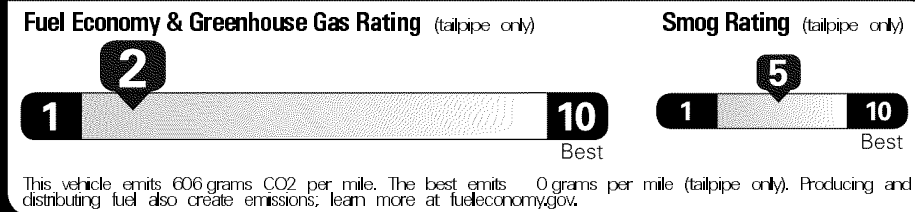

You spend $5,750 more in fuel costs over 5 years compared to the average new vehicle.

Annual fuel cost $2,550