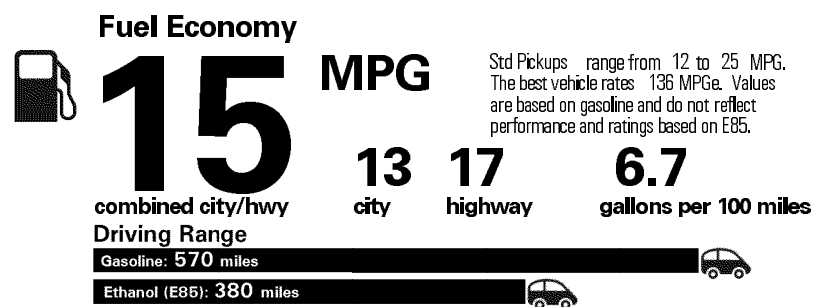

STANDARD EQUIPMENT

- MECHANICAL & PERFORMANCE**
- 5.7L I-FORCE V8 E85 Flex Fuel DOHC 32V with Dual Ind VVT-i 381 hp/401 lb-ft
 - 6-Spd Automatic Trans w/Sequential Shift
 - 4WDemand Part-Time 4WD w/Elec Controlled Transfer Case, A-TRAC & Auto LSD
 - Tow Package: Tow Rcvr Hitch, 4.30 Axle, Eng/Trans Fluid Coolers, TOW/HAUL Mode, HD Batt & Alt, & Integ 4/7-Pin Connector
 - Dbl Wishbone Frnt Susp w/Stabilizer Bar
 - Trap Leaf Rr Susp, Staggered O/B Shocks
 - Power-Assisted 4 Wheel Disc Brakes
 - 18" Wheels w/ P255/70R18 Tires

MANUFACTURER'S SUGGESTED RETAIL PRICE \$37,640.00

- OPTIONAL EQUIPMENT**
- RE Federal Emissions
 - AA 18-Inch 5-Spoke Alloy Wheels 910.00
 - SP SR5 Upgrade Package: 945.00
 Adds Larger 38.0 Gallon Fuel Tank, Replaces Front Bench Seating with Front Bucket Seats with Power Driver Seat with Power Lumbar Support, Adds Front Center Console with Floor Mounted Urethane Shift Lever and Knob, Tilt and Telescoping Urethane Steering Wheel, 3 Front Cup Holders, and an Anti-Theft System with Alarm and Engine Immobilizer
 - 2T. All Weather Liners/Door Sill 239.00
 - 3J. Black Emblem Overlay 160.00
 - D5. Stainless Steel Door Edge Guard 140.00
 - DK. PREFERRED OWNER'S PORTFOLIO
 - LB. Spray-On Bedliner 579.00
 - R6. Predator Drop Step 749.00

EPA DOT Fuel Economy and Environment

E85 Flexible-Fuel Vehicle Gasoline-Ethanol (E85)

You spend \$5,750 more in fuel costs over 5 years compared to the average new vehicle.

Annual fuel cost \$2,550

Actual results will vary for many reasons, including driving conditions and how you drive and maintain your vehicle. The average new vehicle gets 27 MPG and costs \$7,000 to fuel over 5 years. Cost estimates are based on 15,000 miles per year at \$2.55 per gallon. MPGe is miles per gasoline gallon equivalent. Vehicle emissions are a significant cause of climate change and smog.