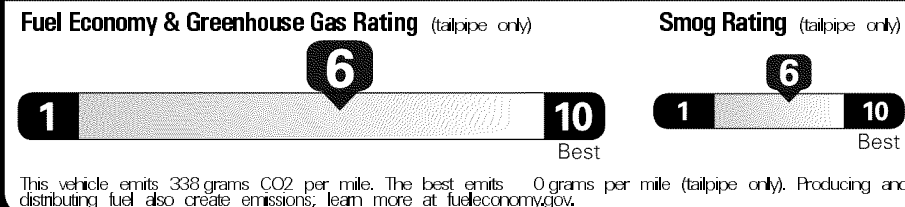

1. **EXTERIOR**
2. 17" Alloy Wheels
   - Power Moonroof, Roof Rails, Rear Spoiler
   - Power Heated Outside Mirrors
   - Foglights
   - Privacy Glass- Rear Side, Qtr. & Liftgate
3. **INTERIOR**
4. Dual Zone Climate Control w/Air Filter
   - Entune Audio Plus, 6.1" Touch-screen, Scout GPS Link App, SiriusXM All Access Radio with 3-Month Complimentary Trial
   - Leather-Wrapped Steering Wheel w/ Audio and Bluetooth Controls
   - Backup Camera
   - Reclining & Fold-Flat 2nd Row Seats
   - 12V Power Outlets (3), USB Port (1)
   - ***Full Tank of Gas***

MANUFACTURER'S SUGGESTED RETAIL PRICE $26,830.00

1. **OPTIONAL EQUIPMENT**
2. FE 50 State Emissions
   - TC Tonneau Cover 90.00
   - 2T All Weather Floor Liners and Cargo Tray 249.00

Original - Copy

Created on 2017-03-10 09:26:34 (UTC)

EPA DOT Fuel Economy and Environment

Gasoline Vehicle

These estimates reflect new EPA methods beginning with 2017 models.

Fuel Economy

26 MPG Small SUVs range from 18 to 34 MPG. The best vehicle rates 119 MPGe.

23 city **30** highway

3.8 gallons per 100 miles

You save $000 in fuel costs over 5 years compared to the average new vehicle.

Annual fuel cost $1,400

Actual results will vary for many reasons, including driving conditions and how you drive and maintain your vehicle. The average new vehicle gets 26 MPG and costs $7,000 to fuel over 5 years. Cost estimates are based on 15,000 miles per year at $2.45 per gallon. MPGe is miles per gasoline gallon equivalent. Vehicle emissions are a significant cause of climate change and smog.

fuelconomy.gov
Calculate personalized estimates and compare vehicles

DELIVERY, PROCESSING AND HANDLING FEE 960.00

TOTAL $28,129.00

The New Vehicle Limited Warranty provides 3-year/36,000 mile basic coverage, 5-year/60,000 mile powertrain coverage, plus 5-year/unlimited mile corrosion perforation coverage. See Warranty and Maintenance Guide for details. An extended service contract may be available for the vehicle. Ask dealer for details. Manufacturer's suggested retail price includes manufacturer's recommended pre-delivery service. Gasoline, license and title fees, applicable federal, state and local taxes and dealer and distributor installed options and accessories are not included in the manufacturer's suggested retail price.

ToyotaCare, which covers normal factory scheduled maintenance for two years or 25,000 miles, whichever occurs first, is included as part of the sales price of the vehicle for qualifying buyers. See participating dealer for eligibility and coverage details.

Delivered by Truck to: 04104
TOYOTA SUNNYVALE
898 W EL CAMINO REAL
SUNNYVALE CA94087