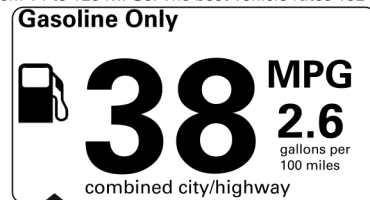

- For Full Product Details, Please Visit Toyota.com/RAV4Prime
 Full Tank of Gas

BASE MANUFACTURER'S SUGGESTED RETAIL PRICE \$43,090.00

OPTIONAL EQUIPMENT

FE	50 State Emissions	
CO	Weather & Moonroof Package - Heated Leather-Trimmed Steering Wheel, Rear Outboard Passenger Heated Seating, Rain-Sensing Variable Intermittent Windshield Wipers w/ De-Icer Function, & Power Tilt/Slide Moonroof	1,665.00
2T.	All Weather Floor Liners and Cargo Liner	309.00

Not Original - Copy

Created: 2023-08-08 10:06:50 (UTC)

EPA DOT Fuel Economy and Environment

Plug-In Hybrid Vehicle Electricity-Gasoline

Fuel Economy Small SUVs range from 14 to 123 MPGe. The best vehicle rates 132 MPGe.