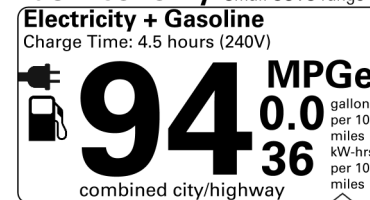

- For Full Product Details, Please Visit Toyota.com/RAV4Prime
 Full Tank of Gas

BASE MANUFACTURER'S SUGGESTED RETAIL PRICE \$43,090.00

OPTIONAL EQUIPMENT

FE	50 State Emissions	
CO	Weather & Moonroof Package - Heated Leather-Trimmed Steering Wheel, Rear Outboard Passenger Heated Seating, Rain-Sensing Variable Intermittent Windshield Wipers w/ De-Icer Function, & Power Tilt/Slide Moonroof	1,665.00
2T.	All Weather Floor Liners and Cargo Liner	309.00

Not Original - Copy

Created: 2023-08-08 10:06:50 (UTC)

EPA DOT Fuel Economy and Environment

Plug-In Hybrid Vehicle Electricity-Gasoline

Fuel Economy Small SUVs range from 14 to 123 MPGe. The best vehicle rates 132 MPGe.

You save \$3,750
 in fuel costs over 5 years compared to the average new vehicle.

Annual fuel cost \$850

Fuel Economy & Greenhouse Gas Rating (tailpipe only) Smog Rating (tailpipe only)

This vehicle emits 72 grams CO₂ per mile. The best emits 0 grams per mile (tailpipe only). Producing and distributing fuel and electricity also create emissions; learn more at fueleconomy.gov.