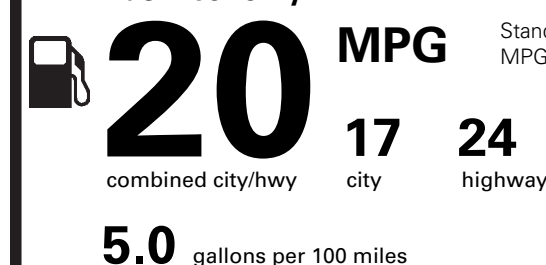

FUNCTIONAL

- 360 DEGREE CAMERA
- CRUISE CONTROL
- INTELLIGENT ACCESS W/PUSH BUTTON START
- LANE-KEEPING SYSTEM
- LINCOLN CONNECT - 4G MODEM WITH WIFI CAPABILITY
- LINCOLN DRIVE MODES
- PIANO KEY SHIFTER
- RAIN-SENSING WIPERS
- REMOTE KEYLESS ENTRY
- REMOTE START
- REVEL AUDIO W/14 SPEAKERS
- SECURICODE™ KEYLESS KEYPAD
- SYNC3® W/ VOICE ACT NAV

SAFETY/SECURITY

- ADVANCETRAC WITH RSC
- AIRBAGS - SAFETY CANOPY
- AUTO HIGH BEAMS
- BLIND SPOT DETECTION W/CTA
- DRIVER/PASS KNEE AIR BAGS
- DUAL STAGE FRONT AIRBAGS
- PERIMETER ALARM
- PERSONAL SAFETY SYSTEM™
- PRE-COLLISION ASSIST W/AEB
- TIRE PRESSURE MONITOR SYS

WARRANTY

- 4YR/50K MILE WARRANTY
- 4YR/50K PICKUPDELIVERY SVC
- 6YR/70K MI POWERTRAIN WARR

INCLUDED ON THIS VEHICLE

(MSRP)

EQUIPMENT GROUP 200A

OPTIONAL EQUIPMENT/OTHER

.20" MACH MAGNETIC PAINT WHEEL	
.P255/55R20 A/S TIRES	
50 STATE EMISSIONS	NO CHARGE
CLASS IV TRAILER TOW PACKAGE	500.00
ELEMENTS PACKAGE PLUS	1,180.00
CARGO AREA PROTECTOR *FIA*	115.00
FRONT LICENSE PLATE BRACKET	NO CHARGE

PRICE INFORMATION

BASE PRICE	$58,700.00
TOTAL OPTIONS/OTHER	1,795.00
TOTAL VEHICLE & OPTIONS/OTHER	60,495.00
DESTINATION & DELIVERY	1,095.00

EPA DOT Fuel Economy and Environment

Gasoline Vehicle

Fuel Economy

Standard SUVs range from 13 to 93 MPG. The best vehicle rates 136 MPGe.

You spend **$2,500**

more in fuel costs over 5 years compared to the average new vehicle.

Annual fuel cost **$2,000**