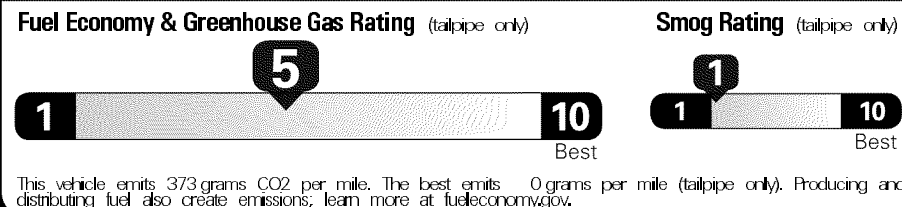

1. **EXTERIOR**
2. Color-Keyed Power, Heated Ext Mirrors
   - Automatic Projector-Beam LED Headlights
   - LED DRL, Foglights & Taillights
   - TRD Dual Exhaust; TRD Side Graphic
   - TRD Front, Rear, & Side Under Spoilers

1. **INTERIOR**
2. Pioneer 7" Touch-Screen Display Audio AM/FM/HD Radio, 8 Speakers, AUX/USB Port w/iPod Connectivity, Hands-Free Phone Capability & Music Streaming via Bluetooth Wireless Tech
   - Remote Keyless Entry w/ Engine Immob
   - Pwr Door Locks & Windows w/Auto Up/Dwn & Jam Protect; 1-Piece Folding Rr Seatback
   - Lthr-Trim Tilt/Teles Steer Wheel w/Audio Cntrls; Digit/Analog Speedo; Cruise Cntrl
   - Analog Tach w/Programmable Rev Indicator
   - Dual Zone A/C; Rear Window Defogger
   - 4.2" TFT MID; Carpeted Floor Mats
   - Push Button Start/Stop; Smart Key System

MANUFACTURER'S SUGGESTED RETAIL PRICE $32,420.00

OPTIONAL EQUIPMENT

FE	50 State Emissions	
61.	All Weather Floor Mats	149.00
EF.	Rear Bumper Applique	69.00
WL.	Wheel Locks	65.00

EPA DOT Fuel Economy and Environment

Gasoline Vehicle

Fuel Economy
24 MPG Minicompacts range from 13 to 112 MPG. The best vehicle rates 136 MPGe.
21 28
combined city/hwy city highway
4.2 gallons per 100 miles

You spend $2,500
more in fuel costs over 5 years compared to the average new vehicle.

Annual fuel cost $1,900

Actual results will vary for many reasons, including driving conditions and how you drive and maintain your vehicle. The average new vehicle gets 27 MPG and costs $7,000 to fuel over 5 years. Cost estimates are based on 15,000 miles per year at $3.00 per gallon. MPGe is miles per gasoline gallon equivalent. Vehicle emissions are a significant cause of climate change and smog.

fuelconomy.gov
Calculate personalized estimates and compare vehicles

DELIVERY, PROCESSING AND HANDLING FEE 920.00

TOTAL $33,623.00

The New Vehicle Limited Warranty provides 3-year/36,000 mile basic coverage, 5-year/60,000 mile powertrain coverage, plus 5-year/unlimited mile corrosion perforation coverage. See Warranty and Maintenance Guide for details. An extended service contract may be available for the vehicle. Ask dealer for details. Manufacturer's suggested retail price includes manufacturer's recommended pre-delivery service. Gasoline, license and title fees, applicable federal, state and local taxes and dealer and distributor installed options and accessories are not included in the manufacturer's suggested retail price.

ToyotaCare, which covers normal factory scheduled maintenance for two years or 25,000 miles, whichever occurs first, is included as part of the sales price of the vehicle for qualifying buyers. See participating dealer for eligibility and coverage details.

Delivered by Truck to: 04075
KEYES TOYOTA
5855 VAN NUYS BLVD
VAN NUYS CA91401

Original - Copy
Created on 2018-10-18 05:03:15 (UTC)