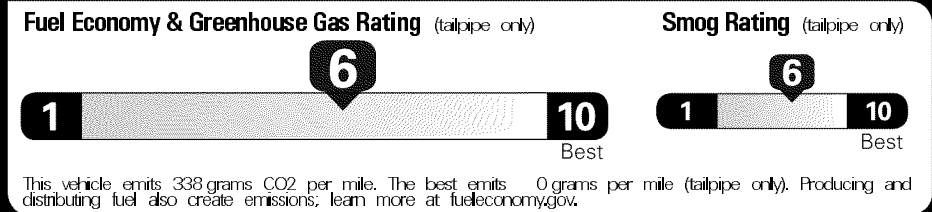

1. **EXTERIOR**
2. 17" Alloy Wheels
   - Power Tilt/Slide Moonroof
   - Rear Spoiler
   - Power Heated Outside Mirrors
   - Foglights
   - Privacy Glass- Rear Side, Qtr & Liftgate

1. **INTERIOR**
2. Dual Zone Climate Control w/Air Filter
   - Entune Audio, 6.1" Touch-screen Display
   - Leather-Wrapped Steering Wheel w/ Audio and Bluetooth Controls
   - Backup Camera
   - Reclining & Fold-Flat 2nd Row Seats
   - 12V Power Outlets (3), USB Port (1)
   - ***Full Tank of Gas***

MANUFACTURER'S SUGGESTED RETAIL PRICE $25,500.00

1. **OPTIONAL EQUIPMENT**
2. FE 50 State Emissions 90.00
   - TC Tonneau Cover 249.00
   - 2T All Weather Floor Liners and Cargo Tray 224.00
   - CF Carpet Floor Mats/Cargo Mat
   - DK Preferred Owner's Portfolio

Original - Copy

Created on 2017-06-30 07:37:23 (UTC)

EPA DOT Fuel Economy and Environment

Gasoline Vehicle

These estimates reflect new EPA methods beginning with 2017 models.

Fuel Economy

26 MPG Small SUVs range from 18 to 34 MPG. The best vehicle rates 119 MPGe.

23 city **30** highway

3.8 gallons per 100 miles

You save $000 in fuel costs over 5 years compared to the average new vehicle.

Annual fuel cost $1,400

Actual results will vary for many reasons, including driving conditions and how you drive and maintain your vehicle. The average new vehicle gets 26 MPG and costs $7,000 to fuel over 5 years. Cost estimates are based on 15,000 miles per year at $2.45 per gallon. MPGe is miles per gasoline gallon equivalent. Vehicle emissions are a significant cause of climate change and smog.

fuelconomy.gov
Calculate personalized estimates and compare vehicles

DELIVERY, PROCESSING AND HANDLING FEE 960.00

TOTAL $27,023.00

The New Vehicle Limited Warranty provides 3-year/36,000 mile basic coverage, 5-year/60,000 mile powertrain coverage, plus 5-year/unlimited mile corrosion perforation coverage. See Warranty and Maintenance Guide for details. An extended service contract may be available for the vehicle. Ask dealer for details. Manufacturer's suggested retail price includes manufacturer's recommended pre-delivery service. Gasoline, license and title fees, applicable federal, state and local taxes and dealer and distributor installed options and accessories are not included in the manufacturer's suggested retail price.

ToyotaCare, which covers normal factory scheduled maintenance for two years or 25,000 miles, whichever occurs first, is included as part of the sales price of the vehicle for qualifying buyers. See participating dealer for eligibility and coverage details.

Delivered by Truck to: 04915
LHM TOYOTA CORONA
1700 WEST 6TH STREET
CORONA CA92882