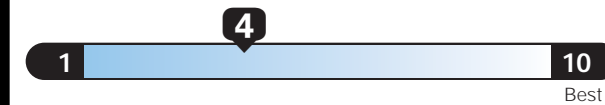

This vehicle emits 505 grams CO2 per mile. The best emits 0 grams per mile (tailpipe only). Producing and distributing fuel also creates emissions; learn more at fuel economy.gov

Actual results will vary for many reasons, including driving conditions and how you drive and maintain your vehicle. The average new vehicle gets 25 MPG and cost $9,000 to fuel over 5 years. Cost estimates are based on 15,000 miles per year at $3.00 per gallon. MPGe is miles per gasoline gallon equivalent. Vehicle emissions are a significant cause of climate change and smog.

fuel economy.gov

Calculate personalized estimates and compare vehicles

Smartphone QR Code™