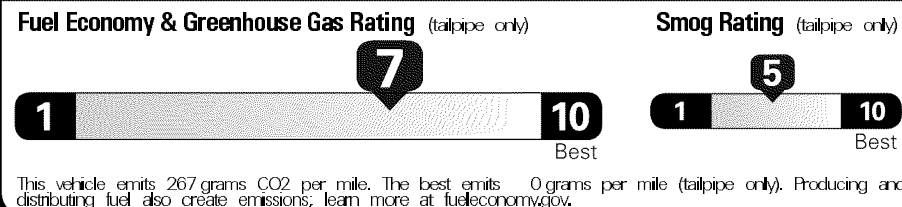

EXTERIOR

- Black Front Grille w/Sport Mesh Insert
- Bi-LED Headlights with DRLs
- LED tail and stoplights
- Color-Keyed Heated Power Outside Mirrors
- Color-Keyed Roof-Mntd Shark-Fin Antenna

INTERIOR

- Fabric 6-Way Adjustable Driver seat, 4-Way Adjustable Front Passenger seat
- Audio, 8" Touch Screen, 6 Speakers, HandsFree Bluetooth, USB Media Port, 1 USB Charge Port
- Siri Eyes Free, Apple CarPlay Compatible
- 60/40 split fold-down rear seat
- 4.2-in. Color TFT Multi-Info Display
- Auto Climate Control w/ Push Btn Cntrs
- ***Full Tank of Gas***

MANUFACTURER'S SUGGESTED RETAIL PRICE **$19,950.00**

OPTIONAL EQUIPMENT

- FE 50 State Emissions
- LL LE Premium Package: 2,000.00
- Smart Key System on front doors and trunk with Push Button Start, 16-in. Alloy Wheels And P205/55R16 Tires, Blind Spot Warning (BSM) on color-keyed heated power outside mirrors, Power tilt/slide moonroof with sliding sunshade

Original - Copy
Created on 2020-05-23 06:17:31 (UTC)

EPA DOT Fuel Economy and Environment

Gasoline Vehicle

Fuel Economy
33 MPG
30 city 38 highway
3.0 gallons per 100 miles

Compacts range from 14 to 113 MPG. The best vehicle rates 136 MPGe.

You save $1,250
in fuel costs over 5 years compared to the average new vehicle.

Annual fuel Cost
$ 1,250

Actual results will vary for many reasons, including driving conditions and how you drive and maintain your vehicle. The average new vehicle gets 27 MPG and costs $7,500 to fuel over 5 years. Cost estimates are based on 15,000 miles per year at $2.70 per gallon. MPGe is miles per gasoline gallon equivalent. Vehicle emissions are a significant cause of climate change and smog.

fueleconomy.gov
Calculate personalized estimates and compare vehicles

DELIVERY, PROCESSING AND HANDLING FEE 0.00

TOTAL $21,950.00

The New Vehicle Limited Warranty provides 3-year/36,000 mile basic coverage, 5-year/60,000 mile powertrain coverage, plus 5-year/unlimited mile corrosion perforation coverage. See Warranty and Maintenance Guide for details. An extended service contract may be available for the vehicle. Ask dealer for details. Manufacturer's suggested retail price includes manufacturer's recommended pre-delivery service. Gasoline, license and title fees, applicable federal, state and local taxes and dealer and distributor installed options and accessories are not included in the manufacturer's suggested retail price.

ToyotaCare, which covers normal factory scheduled maintenance for two years or 25,000 miles, whichever occurs first, is included as part of the sales price of the vehicle for qualifying buyers. See participating dealer for eligibility and coverage details.

Delivered by Truck to: 42284
DON MCGILL TOYOTA OF KATY
21555 KATY FREEWAY
KATY TX77450