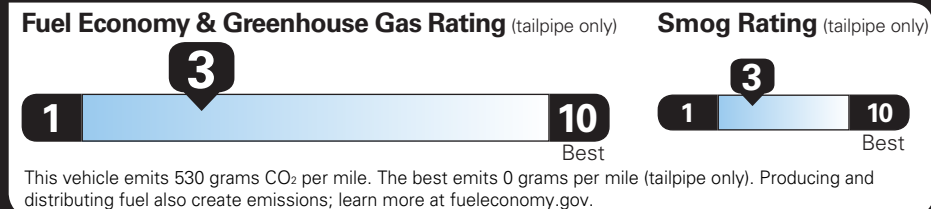

TOTAL VEHICLE PRICE* \$89,890.00

EPA DOT Fuel Economy and Environment

Gasoline Vehicle

You spend \$6,750 more in fuel costs over 5 years compared to the average new vehicle.

Annual fuel COST \$2,850

Actual results will vary for many reasons, including driving conditions and how you drive and maintain your vehicle. The average new vehicle gets 27 MPG and costs \$7,500 to fuel over 5 years. Cost estimates are based on 15,000 miles per year at \$3.25 per gallon. MPGe is miles per gasoline gallon equivalent. Vehicle emissions are a significant cause of climate change and smog.