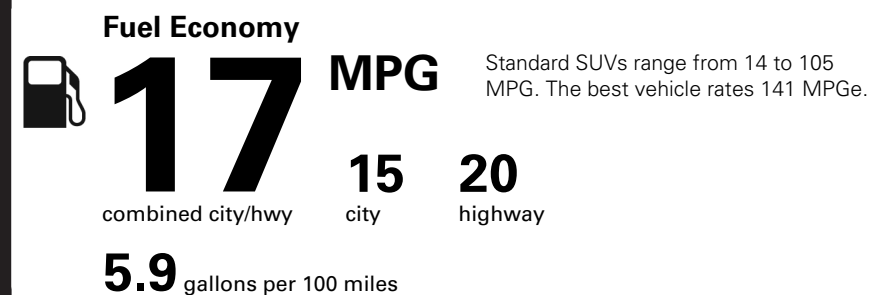

MANUFACTURER'S SUGGESTED RETAIL PRICE

STANDARD VEHICLE PRICE \$88,595.00

OPTIONS & PRICING

OPTIONS INSTALLED BY THE MANUFACTURER (MAY REPLACE STANDARD EQUIPMENT SHOWN)

TOTAL OPTIONS	\$0.00
TOTAL VEHICLE & OPTIONS	\$88,595.00
DESTINATION CHARGE	1,295.00

TOTAL VEHICLE PRICE* \$89,890.00

EPA DOT Fuel Economy and Environment

Gasoline Vehicle

You spend \$6,750 more in fuel costs over 5 years compared to the average new vehicle.

Annual fuel COST \$2,850

Actual results will vary for many reasons, including driving conditions and how you drive and maintain your vehicle. The average new vehicle gets 27 MPG and costs \$7,500 to fuel over 5 years. Cost estimates are based on 15,000 miles per year at \$3.25 per gallon. MPGe is miles per gasoline gallon equivalent. Vehicle emissions are a significant cause of climate change and smog.