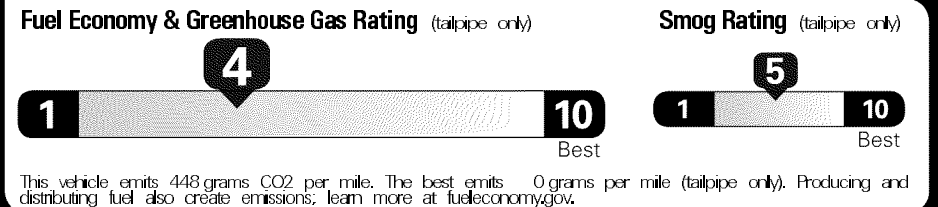

1. **EXTERIOR**
2. 16" Machined Contrast Alloy Wheels
   - Smart Key System on front driver & passenger door

1. **INTERIOR**
2. Fabric-trimmed seats; 10-way power adj driver seat including 2-way lumbar
   - Audio - 8" Touch Screen, 6 Speakers, HandsFree Bluetooth Phone/Music, USB Media Port, USB Charge-Ports SiriusXM w/3-Month All-Access Trial Android Auto & Apple CarPlay Compatible
   - Connected Services: Safety Connect with 1-year Trial, Wi-Fi Connect with up to 2 GB within 3-mo Trial
   - Rear Backup Camera
   - ***Full Tank of Gas***

MANUFACTURER'S SUGGESTED RETAIL PRICE $36,965.00

OPTIONAL EQUIPMENT

FE	50 State Emissions	
2T.	All-Weather Flr Liner/Door Sill Protector	248.00
MF.	Mudguards	129.00
D5.	Door Edge Guard	140.00
B5.	Bed Light	149.00

Original - Copy

Created on 2020-06-09 05:06:26 (UTC)

EPA DOT Fuel Economy and Environment

Gasoline Vehicle

Fuel Economy

20 MPG Small Pickups range from 17 to 23 MPG. The best vehicle rates 136 MPGe.

18 22
combined city/hwy city highway

5.0 gallons per 100 miles

You spend $2,500 more in fuel costs over 5 years compared to the average new vehicle.

Annual fuel cost $2,000

Actual results will vary for many reasons, including driving conditions and how you drive and maintain your vehicle. The average new vehicle gets 27 MPG and costs $7,500 to fuel over 5 years. Cost estimates are based on 15,000 miles per year at $2.70 per gallon. MPGe is miles per gasoline gallon equivalent. Vehicle emissions are a significant cause of climate change and smog.

fuelconomy.gov
Calculate personalized estimates and compare vehicles

DELIVERY, PROCESSING AND HANDLING FEE 1,120.00

TOTAL $38,751.00

The New Vehicle Limited Warranty provides 3-year/36,000 mile basic coverage, 5-year/60,000 mile powertrain coverage, plus 5-year/unlimited mile corrosion perforation coverage. See Warranty and Maintenance Guide for details. An extended service contract may be available for the vehicle. Ask dealer for details. Manufacturer's suggested retail price includes manufacturer's recommended pre-delivery service. Gasoline, license and title fees, applicable federal, state and local taxes and dealer and distributor installed options and accessories are not included in the manufacturer's suggested retail price.

ToyotaCare, which covers normal factory scheduled maintenance for two years or 25,000 miles, whichever occurs first, is included as part of the sales price of the vehicle for qualifying buyers. See participating dealer for eligibility and coverage details.

Delivered by Truck to: 34078
BEECHMONT TOYOTA
8667 BEECHMONT AVE,
CINCINNATI OH45255