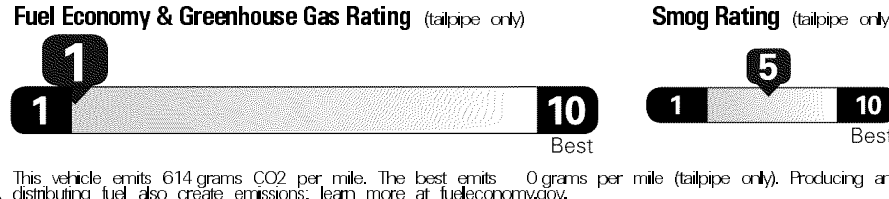

MANUFACTURER'S SUGGESTED RETAIL PRICE **$51,675.00**

OPTIONAL EQUIPMENT

FE	50 State Emissions	
SR	Power Tilt/Slide Moonroof with Sliding Sunshade	850.00
R1.	Brushed Stainless Steel Stepboard	625.00
D5.	Stainless Steel Door Edge Guard	140.00
CJ.	Bed Mat	139.00

Not Original - Copy

Created on 2019-12-20 07:07:29 (UTC)

EPA DOT Fuel Economy and Environment

Gasoline Vehicle

Fuel Economy

14 MPG Std Pickups range from 12 to 25 MPG. The best vehicle rates 136 MPGe.

combined city/hwy **13** city **17** highway

7.1 gallons per 100 miles

You spend $ 7,000

more in fuel costs over 5 years compared to the average new vehicle.

Annual fuel cost $ 2,900

Actual results will vary for many reasons, including driving conditions and how you drive and maintain your vehicle. The average new vehicle gets 27 MPG and costs $7,500 to fuel over 5 years. Cost estimates are based on 15,000 miles per year at $2.70 per gallon. MPGe is miles per gasoline gallon equivalent. Vehicle emissions are a significant cause of climate change and smog.

fuelconomy.gov
Calculate personalized estimates and compare vehicles

DELIVERY, PROCESSING AND HANDLING FEE 1,595.00

TOTAL $55,024.00

The New Vehicle Limited Warranty provides 3-year/36,000 mile basic coverage, 5-year/60,000 mile powertrain coverage, plus 5-year/unlimited mile corrosion perforation coverage. See Warranty and Maintenance Guide for details. An extended service contract may be available for the vehicle. Ask dealer for details. Manufacturer's suggested retail price includes manufacturer's recommended pre-delivery service. Gasoline, license and title fees, applicable federal, state and local taxes and dealer and distributor installed options and accessories are not included in the manufacturer's suggested retail price.

ToyotaCare, which covers normal factory scheduled maintenance for two years or 25,000 miles, whichever occurs first, is included as part of the sales price of the vehicle for qualifying buyers. See participating dealer for eligibility and coverage details.

Delivered by Truck to: 37148
TEAM TOYOTA OF GLEN MILLS
1050 BALTIMORE PIKE
GLEN MILLS PA19342