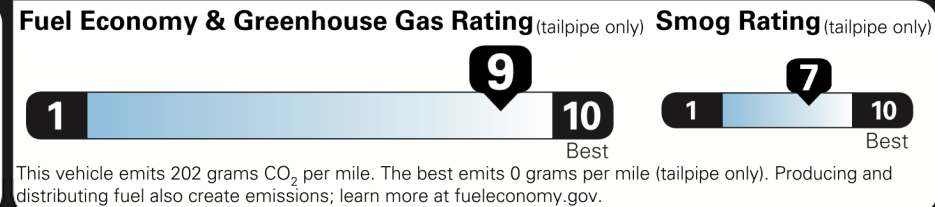

Actual results will vary for many reasons, including driving conditions and how you drive and maintain your vehicle. The average new vehicle gets 27 MPG and costs $7,500 to fuel over 5 years. Cost estimates are based on 15,000 miles per year at $2.70 per gallon. MPGe is miles per gasoline gallon equivalent. Vehicle emissions are a significant cause of climate change and smog.

fueleconomy.gov

Calculate personalized estimates and compare vehicles

GOVERNMENT 5-STAR SAFETY RATINGS

1. **Overall Vehicle Score** ★★★★★
   Based on the combined ratings of frontal, side and rollover. Should ONLY be compared to other vehicles of similar size and weight.
2. **Frontal Crash** ★★★★★
   Driver Passenger
   Based on the risk of injury in a frontal impact. Should ONLY be compared to other vehicles of similar size and weight.
3. **Side Crash** ★★★★★
   Front seat
   Rear seat
   Based on the risk of injury in a side impact.
4. **Rollover** ★★★★★
   Based on the risk of rollover in a single-vehicle crash.

Star ratings range from 1 to 5 stars (★★★★★) with 5 being the highest.

Source: National Highway Traffic Safety Administration (NHTSA)

www.safercar.gov or 1-888-327-4236

SUB-TOTAL $48,175.00
DELIVERY, PROCESSING AND HANDLING FEE 1,025.00
TOTAL **$49,200.00**

APPLICABLE FEDERAL TAXES NOT INCLUDED

Manufacturer's suggested retail price includes manufacturer's recommended pre-delivery service.

License and title fees, state, local and applicable federal taxes, and dealer installed options and accessories are not included in the manufacturer's suggested retail price.

LEXUS NEW VEHICLE LIMITED WARRANTY
* 4YR / 50000 mile basic coverage
* 6YR / 70000 mile powertrain coverage
* 6YR / Unlimited mile corrosion perforation warranty
* 8YR/100,000 mile hybrid component coverage
* 10YR / 150,000 mile hybrid battery coverage
See your Warranty and Services Guide for details.

LEXUS IS PLEASED TO OFFER THE FOLLOWING OWNER SUPPORT PACKAGE WITH EACH NEW LEXUS
* 24 hour, 365 day/yr. roadside assistance plan
* Complimentary 1st and 2nd scheduled maintenance services
* Lodging for emergency breakdown 100 miles from home

An extended service contact may be available for this vehicle. Ask dealer for details

LML5E1N1S0F0W0

201026 743 L834