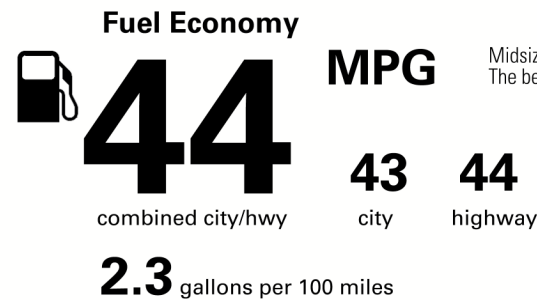

\$41,810.00

Not Original Copy

Created on 2020-10-26 05:07:57 (UTC)

EPA DOT Fuel Economy and Environment

Gasoline Vehicle

Midsized Cars range from 14 to 141 MPG. The best vehicle rates 141 MPGe.

You save \$3,000
 in fuel costs over 5 years compared to the average new vehicle.

Annual fuel cost \$900

Actual results will vary for many reasons, including driving conditions and how you drive and maintain your vehicle. The average new vehicle gets 27 MPG and costs \$7,500 to fuel over 5 years. Cost estimates are based on 15,000 miles per year at \$2.70 per gallon. MPGe is miles per gasoline gallon equivalent. Vehicle emissions are a significant cause of climate change and smog.