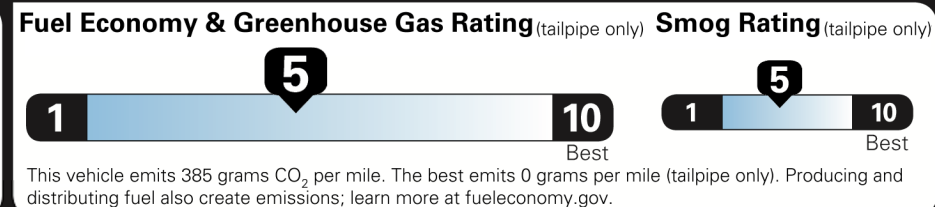

You spend $3,000
more in fuel costs over 5 years compared to the average new vehicle.

Annual fuel cost $2,100