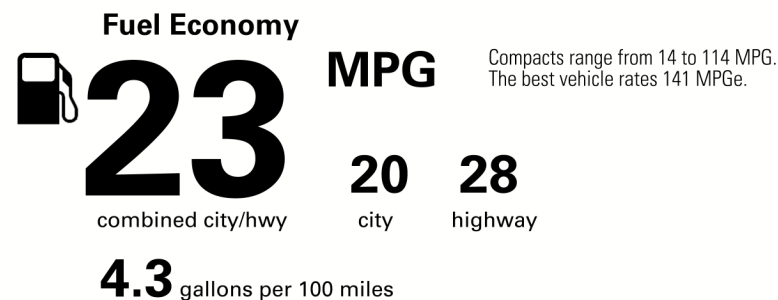

**\$42,900.00**

Not Original - Copy

Created on 2021-02-24 22:25:10 (UTC)

**EPA DOT Fuel Economy and Environment**

Gasoline Vehicle

**You spend \$3,000**  
 more in fuel costs over 5 years compared to the average new vehicle.